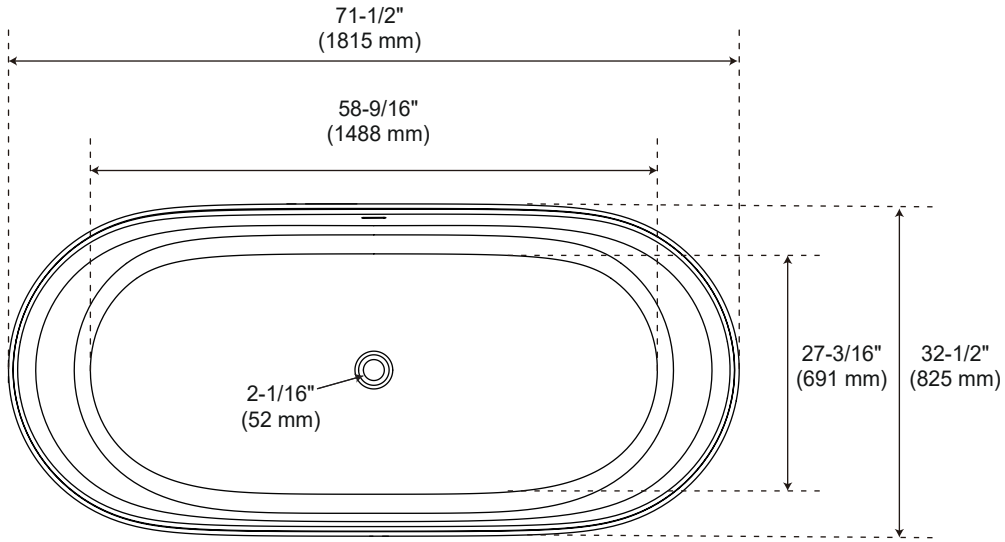

71" WINIFRED SOLID SURFACE TUB

Product Code: SH112147MWH

Product Features

- Material: Solid Surface
- Finish: Matte White
- Shape: Oval
- Drain Placement: Center
- Tub includes white pop-up drain
- Integral Overflow

Product Dimensions

- Overall size: 71-1/2" x 32-1/2" x 23"
- Water depth to overflow: 12-1/16"
- Water Capacity (Gallons): 70
- Tub Weight Uncrated (lbs): 338

Codes and Certifications

- CSA B45.5/IAPMO Z124,
Massachusetts Accepted

Optional Accessories

- Quick Connect Drop-In Drain Kit Includes :SH651*

Revised: 12/22/2025

71" WINIFRED SOLID SURFACE TUB

Product Code: SH112147MWH

Dimensions of fixtures are nominal and may vary within the range of tolerance established by CSA B45.5-17/IAPMO Z124-2017.

All dimensions and specifications are nominal and may vary. Use actual products for accuracy

Revised: 12/22/2025