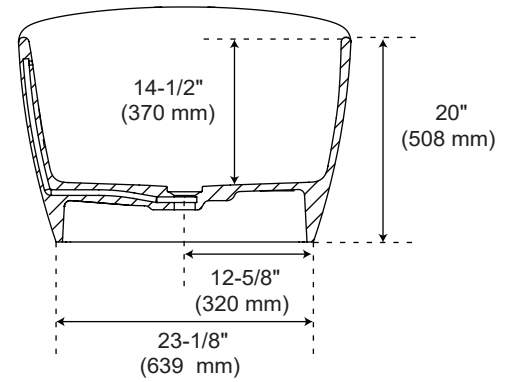

71" WINIFRED SOLID SURFACE TUB

Product Code: SH112147MWH

Product Features

- Material: Solid Surface
- Finish: Matte White
- Shape: Oval
- Drain Placement: Center
- Tub includes white pop-up drain
- Integral Overflow

Product Dimensions

- Overall size: 71-1/2" x 32-1/2" x 23"
- Water depth to overflow: 12-1/16"
- Water Capacity (Gallons): 70
- Tub Weight Uncrated (lbs): 338

Codes and Certifications

- CSA B45.5/IAPMO Z124,
Massachusetts Accepted

Optional Accessories

- Quick Connect Drop-In Drain Kit Includes :SH651*

Revised: 12/22/2025

71" WINIFRED SOLID SURFACE TUB

Product Code: SH112147MWH

Dimensions of fixtures are nominal and may vary within the range of tolerance established by CSA B45.5-17/IAPMO Z124-2017.

All dimensions and specifications are nominal and may vary. Use actual products for accuracy

Revised: 12/22/2025