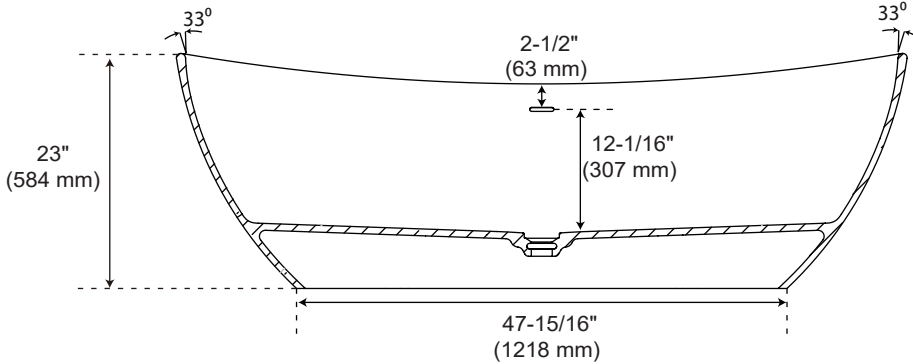

71" WINIFRED SOLID SURFACE TUB

Product Code: SH112147MWH

Product Features

- Material: Solid Surface
- Finish: Matte White
- Shape: Oval
- Drain Placement: Center
- Tub includes white pop-up drain
- Integral Overflow

Product Dimensions

- Overall size: 71-1/2" x 32-1/2" x 23"
- Water depth to overflow: 12-1/16"
- Water Capacity (Gallons): 70
- Tub Weight Uncrated (lbs): 338

Codes and Certifications

- CSA B45.5/IAPMO Z124,
Massachusetts Accepted

Optional Accessories

- Quick Connect Drop-In Drain Kit Includes :SH651*

Revised: 12/22/2025

71" WINIFRED SOLID SURFACE TUB

Product Code: SH112147MWH

Dimensions of fixtures are nominal and may vary within the range of tolerance established by CSA B45.5-17/IAPMO Z124-2017.

All dimensions and specifications are nominal and may vary. Use actual products for accuracy

Revised: 12/22/2025