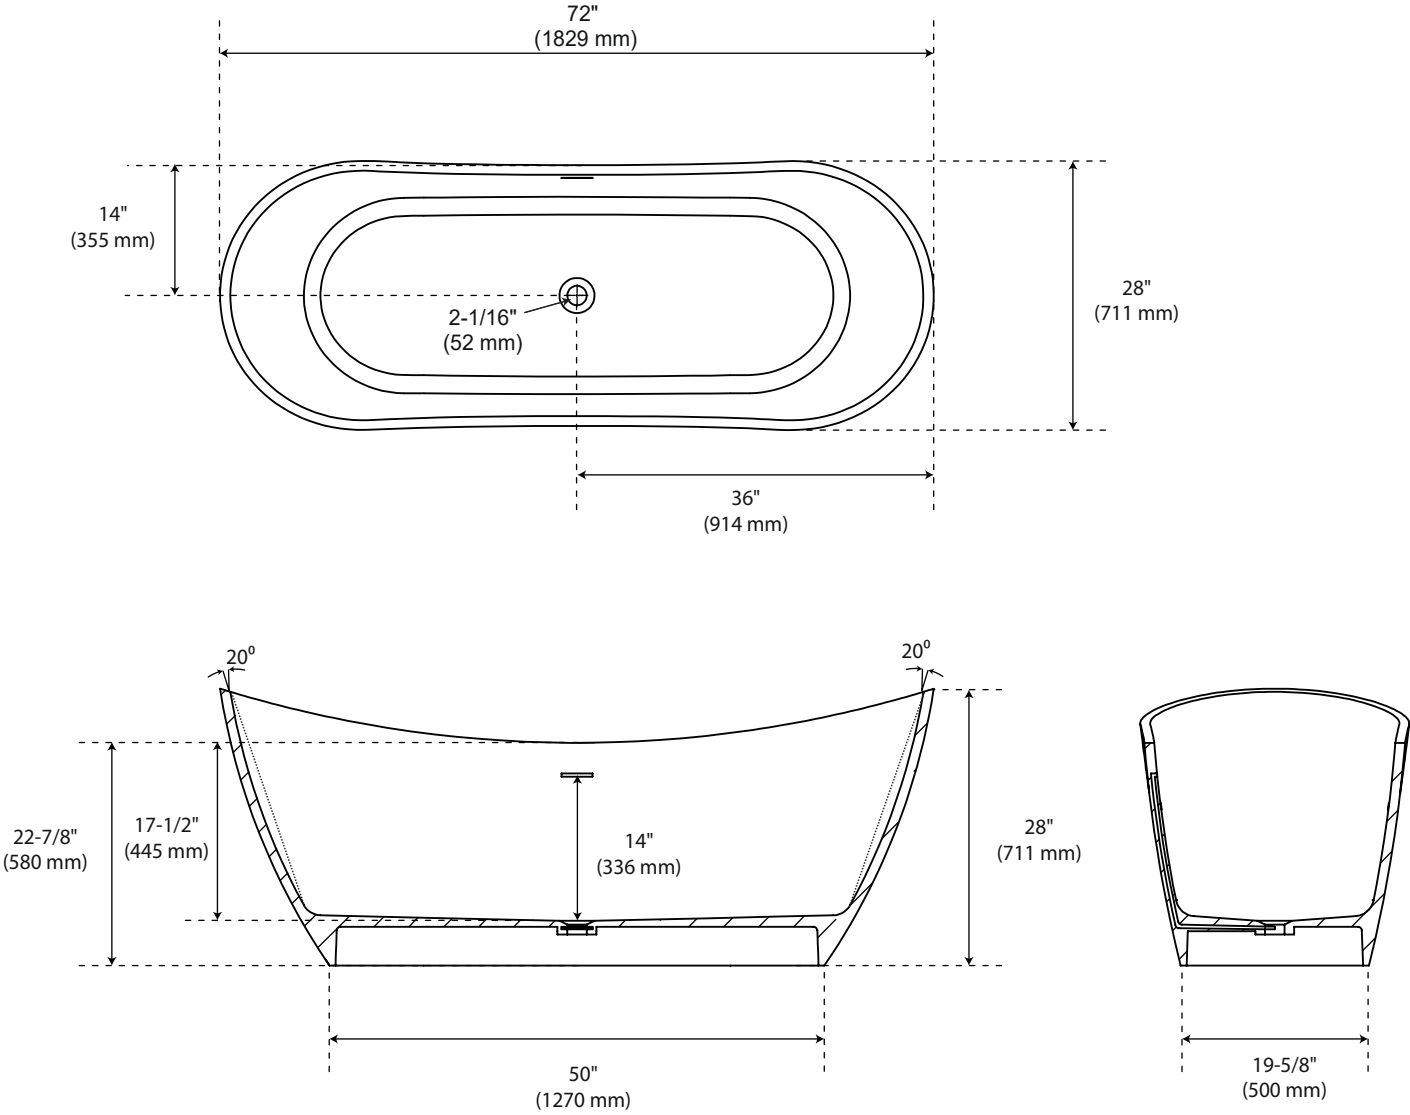

72" SHEBA SOLID SURFACE FREESTANDING TUB

Product Code: SH112148MWH

Product Features

- Material: Solid Surface
- Finish: Matte White
- Shape: Oval
- Drain Placement: Center
- Tub includes white pop-up drain
- Integral Overflow

Product Dimensions

- Overall size: 72" x 28" x 28"
- Water depth to overflow: 14"
- Water Capacity (Gallons): 65
- Tub Weight Uncrated (lbs): 347

Codes and Certifications

- CSA B45.5/IAPMO Z124,
Massachusetts Accepted

Optional Accessories

- Quick Connect Drop-In Drain Kit Includes :SH651*

Revised: 12/22/2025

72" SHEBA SOLID SURFACE FREESTANDING TUB

Product Code: SH112148MWH

Dimensions of fixtures are nominal and may vary within the range of tolerance established by CSA B45.5-17/IAPMO Z124-2017.

All dimensions and specifications are nominal and may vary. Use actual products for accuracy

Revised: 12/22/2025