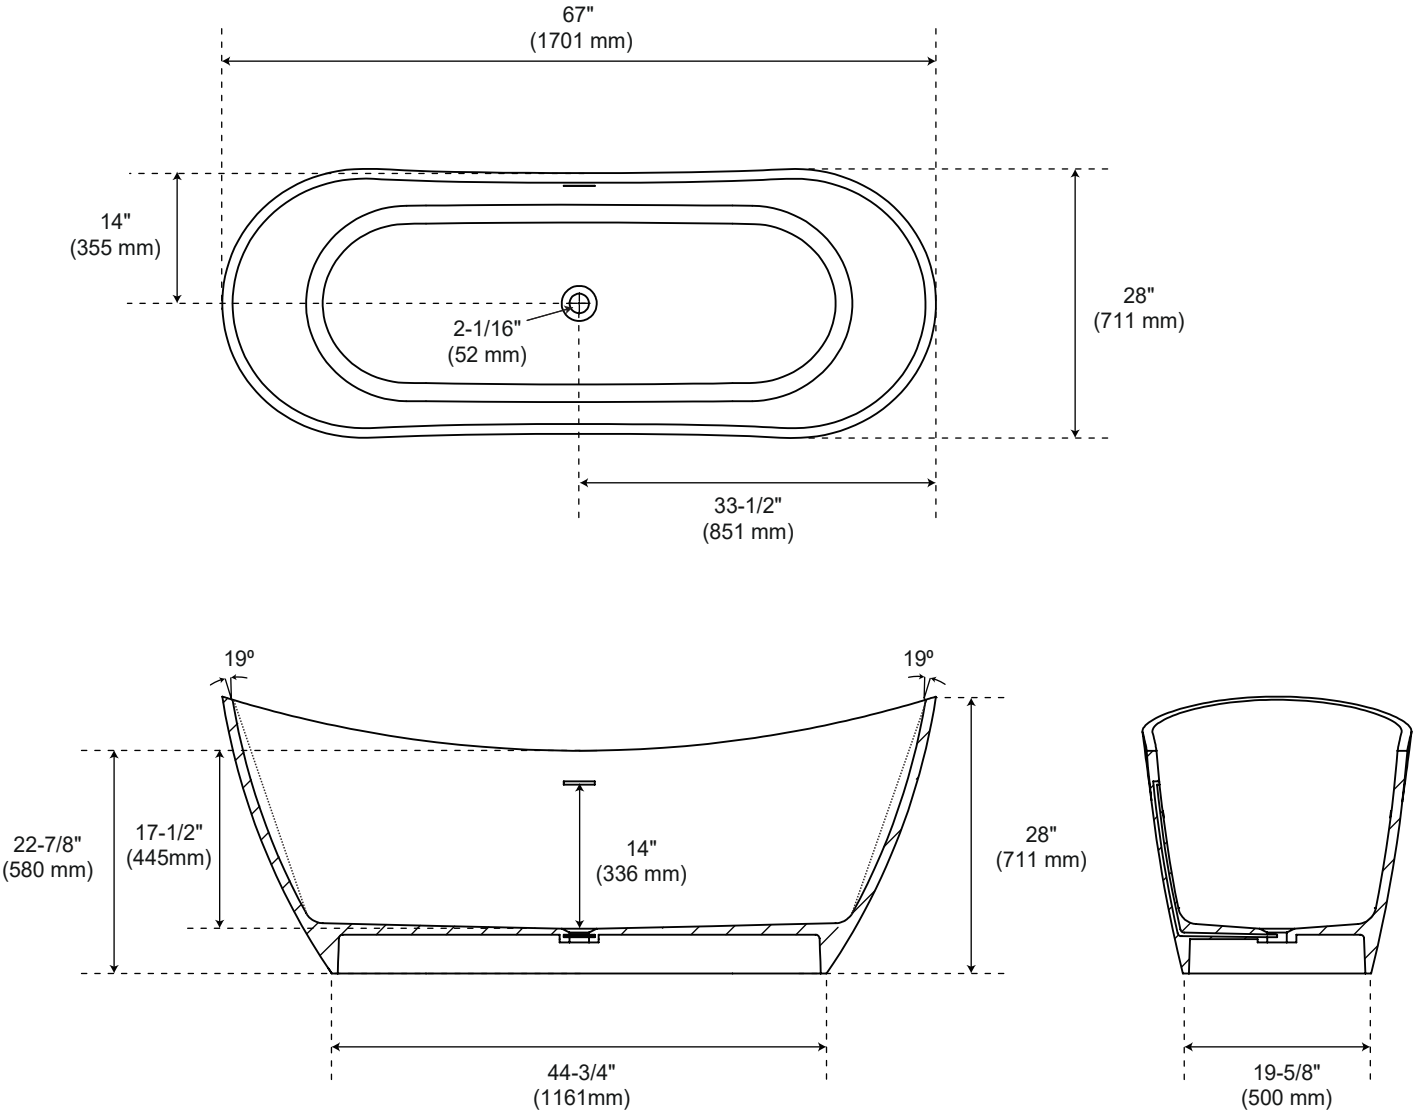

67" SHEBA SOLID SURFACE FREESTANDING TUB

Product Code: SH112152MWH

Product Features

- Material: Solid Surface
- Finish: Matte White
- Shape: Oval
- Drain Placement: Center
- Tub includes white pop-up drain
- Integral Overflow

Product Dimensions

- Overall size: 67" x 28" x 28"
- Water depth to overflow: 14"
- Water Capacity (Gallons): 59
- Tub Weight Uncrated (lbs): 308

Codes and Certifications

- CSA B45.5/IAPMO Z124,
Massachusetts Accepted

Optional Accessories

- Quick Connect Drop-In Drain Kit Includes :SH651*

Revised: 12/22/2025

67" SHEBA SOLID SURFACE FREESTANDING TUB

Product Code: SH112152MWH

Dimensions of fixtures are nominal and may vary within the range of tolerance established by CSA B45.5-17/IAPMO Z124-2017.

All dimensions and specifications are nominal and may vary. Use actual products for accuracy

Revised: 12/22/2025