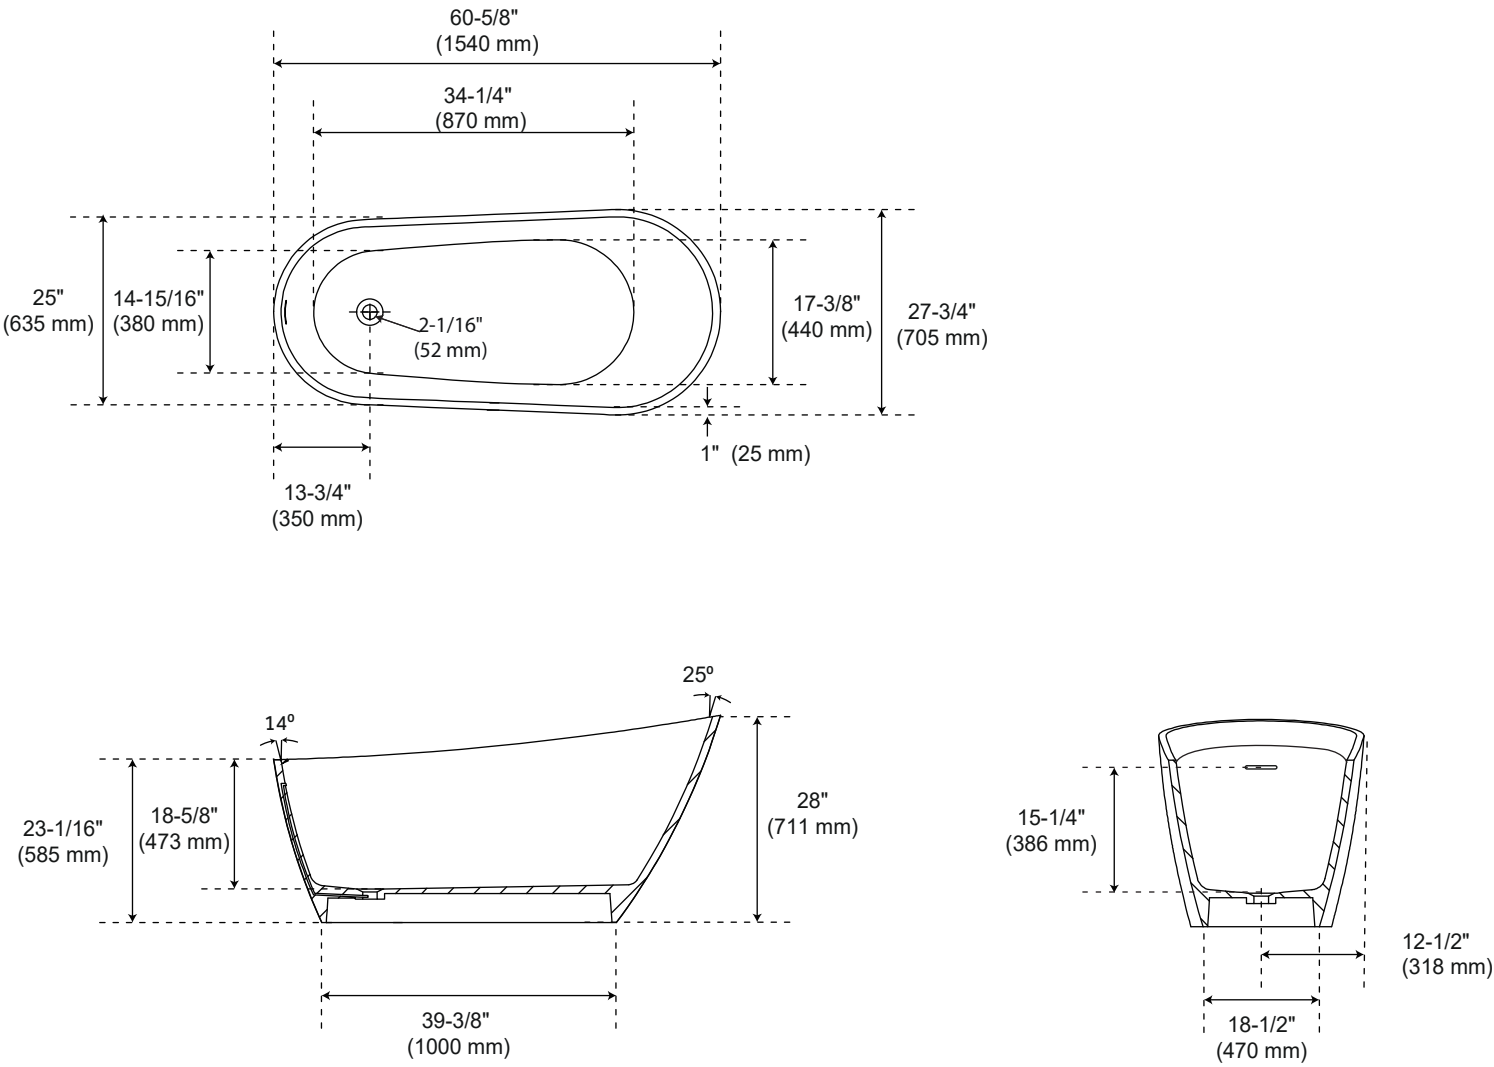

60" SHEBA SOLID SURFACE FREESTANDING TUB

Product Code: SH112153MWH

Product Features

- Material: Solid Surface
- Finish: Matte White
- Shape: Oval
- Drain Placement: End
- Tub includes white pop-up drain
- Integral Overflow

Product Dimensions

- Overall size: : 60-5/8" x 27-3/4" x 27-3/4"
- Water depth to overflow: 15-1/4"
- Water Capacity (Gallons): 51
- Tub Weight Uncrated (lbs): 311

Codes and Certifications

- CSA B45.5/IAPMO Z124,
Massachusetts Accepted

Optional Accessories

- Quick Connect Drop-In Drain Kit Includes :SH651*

Revised: 12/22/2025

60" SHEBA SOLID SURFACE FREESTANDING TUB

Product Code: SH112153MWH

Dimensions of fixtures are nominal and may vary within the range of tolerance established by CSA B45.5-17/IAPMO Z124-2017.

All dimensions and specifications are nominal and may vary. Use actual products for accuracy

Revised: 12/22/2025