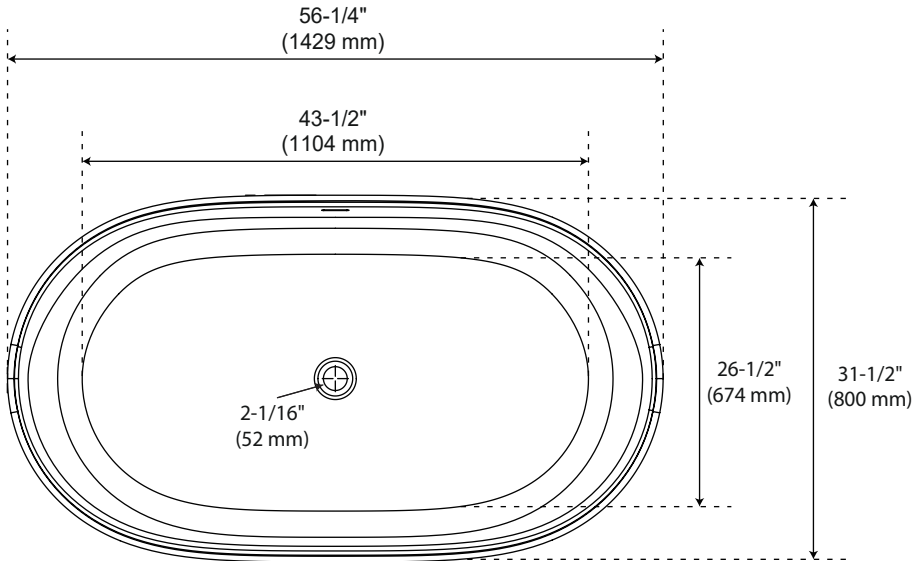

56" WINIFRED SOLID SURFACE FREESTANDING TUB

Product Code: SH112155MWH

Product Features

- Material: Solid Surface
- Finish: Matte White
- Shape: Oval
- Drain Placement: Center
- Tub includes white pop-up drain
- Integral Overflow

Product Dimensions

- Overall size: 56-1/4" x 31-1/2" x 24"
- Water depth to overflow: 13-1/8"
- Water Capacity (Gallons): 62
- Tub Weight Uncrated (lbs): 325

Codes and Certifications

- CSA B45.5/IAPMO Z124,
Massachusetts Accepted

Optional Accessories

- Quick Connect Drop-In Drain Kit Includes :SH651*

Revised: 12/22/2025

56" WINIFRED SOLID SURFACE FREESTANDING TUB

Product Code: SH112155MWH

Dimensions of fixtures are nominal and may vary within the range of tolerance established by CSA B45.5-17/IAPMO Z124-2017.

All dimensions and specifications are nominal and may vary. Use actual products for accuracy

Revised: 12/22/2025