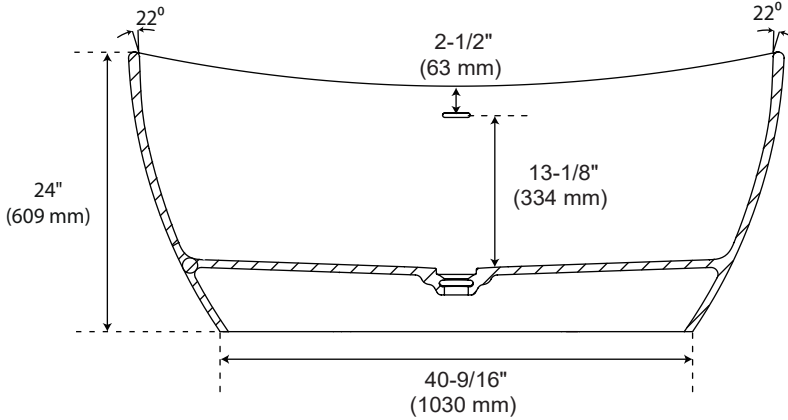

56" WINIFRED SOLID SURFACE FREESTANDING TUB

Product Code: SH112155MWH

Product Features

- Material: Solid Surface
- Finish: Matte White
- Shape: Oval
- Drain Placement: Center
- Tub includes white pop-up drain
- Integral Overflow

Product Dimensions

- Overall size: 56-1/4" x 31-1/2" x 24"
- Water depth to overflow: 13-1/8"
- Water Capacity (Gallons): 62
- Tub Weight Uncrated (lbs): 325

Codes and Certifications

- CSA B45.5/IAPMO Z124,
Massachusetts Accepted

Optional Accessories

- Quick Connect Drop-In Drain Kit Includes :SH651*

Revised: 12/22/2025

56" WINIFRED SOLID SURFACE FREESTANDING TUB

Product Code: SH112155MWH

Dimensions of fixtures are nominal and may vary within the range of tolerance established by CSA B45.5-17/IAPMO Z124-2017.