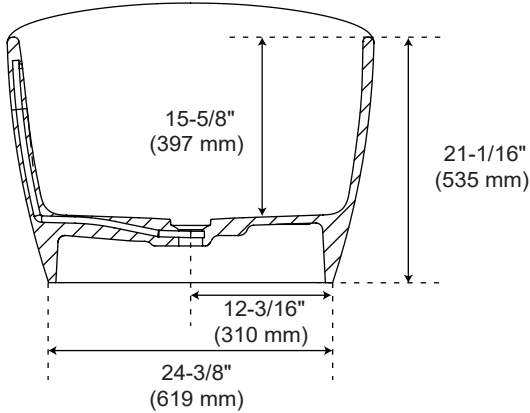

56" WINIFRED SOLID SURFACE FREESTANDING TUB

Product Code: SH112155MWH

Product Features

- Material: Solid Surface
- Finish: Matte White
- Shape: Oval
- Drain Placement: Center
- Tub includes white pop-up drain
- Integral Overflow

Product Dimensions

- Overall size: 56-1/4" x 31-1/2" x 24"
- Water depth to overflow: 13-1/8"
- Water Capacity (Gallons): 62
- Tub Weight Uncrated (lbs): 325

Codes and Certifications

- CSA B45.5/IAPMO Z124,
Massachusetts Accepted

Optional Accessories

- Quick Connect Drop-In Drain Kit Includes :SH651*

Revised: 12/22/2025

56" WINIFRED SOLID SURFACE FREESTANDING TUB

Product Code: SH112155MWH

Dimensions of fixtures are nominal and may vary within the range of tolerance established by CSA B45.5-17/IAPMO Z124-2017.

All dimensions and specifications are nominal and may vary. Use actual products for accuracy

Revised: 12/22/2025