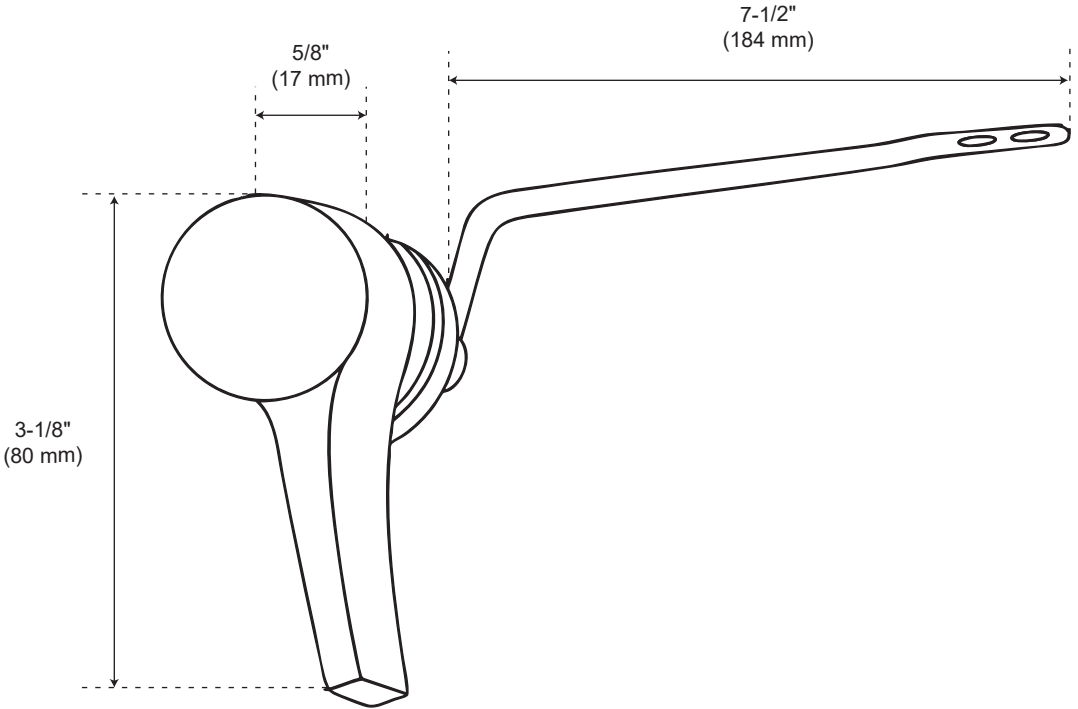

SARASOTA TOILET FLUSH HANDLE

Product Code: SH426

Product Features

- Material: Zinc Handle, Brass arm
- Left-hand trip lever
- Fits most front mount conventional toilet tanks

Product Dimensions

- Handle Length: 3-1/8"
- Handle Depth: 5/8"
- Trip Lever Length: 7-1/2"

Finish Options

- BG - Brushed Gold
- CP - Chrome
- MB - Matte Black
- ZBN - Brushed Nickel

Revised: 01/29/26

SARASOTA TOILET FLUSH HANDLE

Product Code: SH426

All dimensions and specifications are nominal and may vary. Use actual products for accuracy