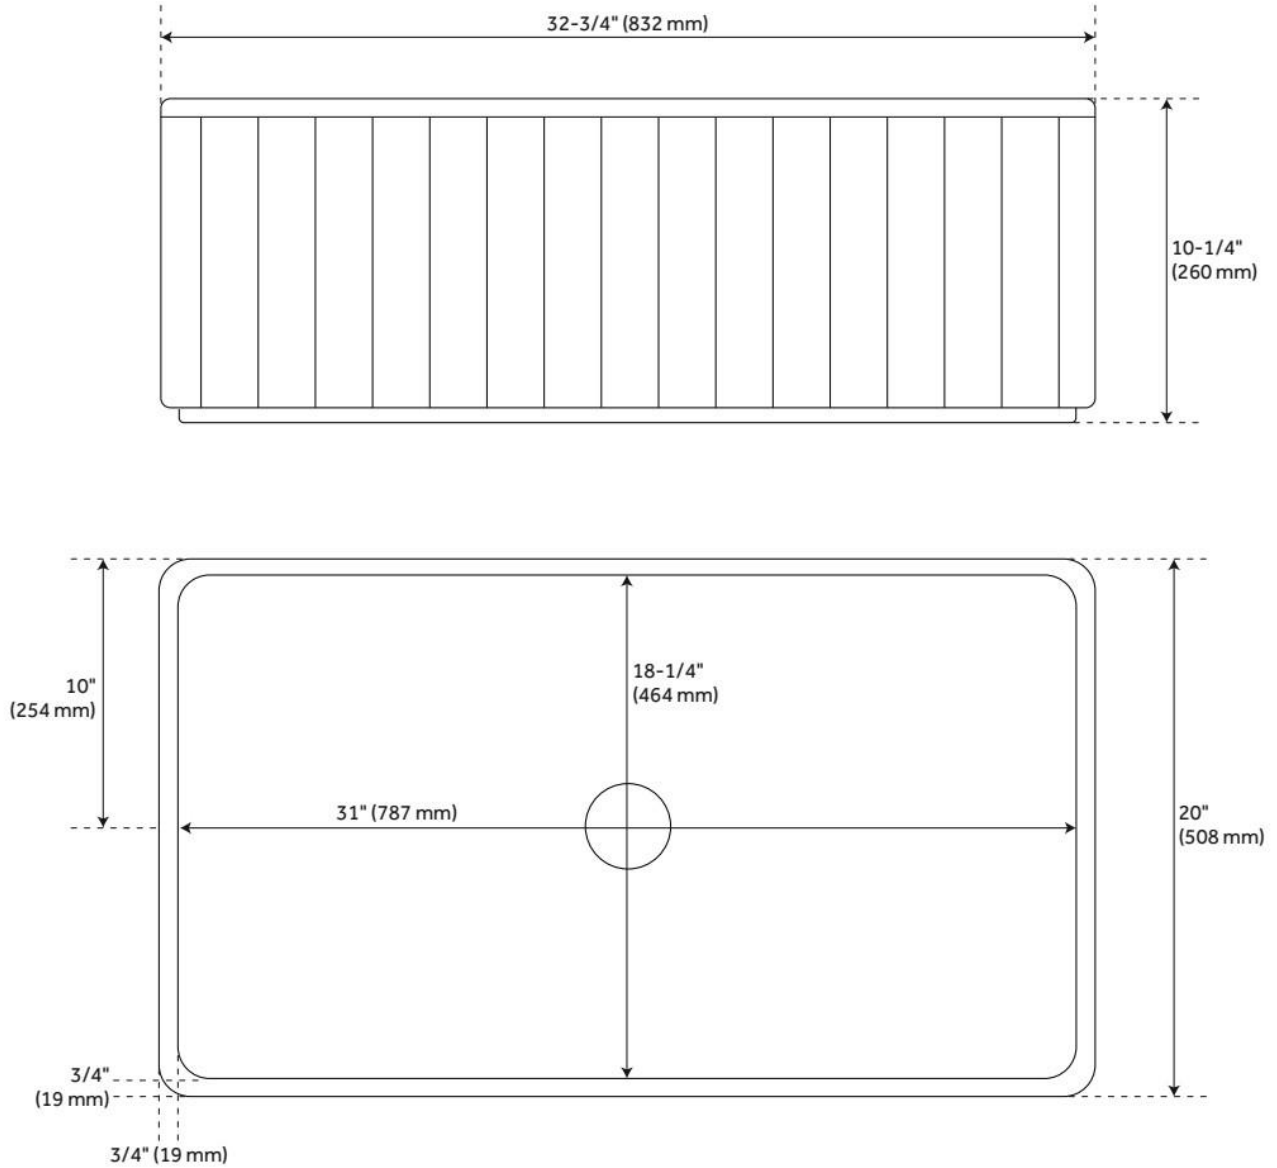

33" CURINGTON FIRECLAY FARMHOUSE SINK - FLUTED APRON - WHITE

SKU: 447394
Code: SH447394

REVISED 7/10/2024