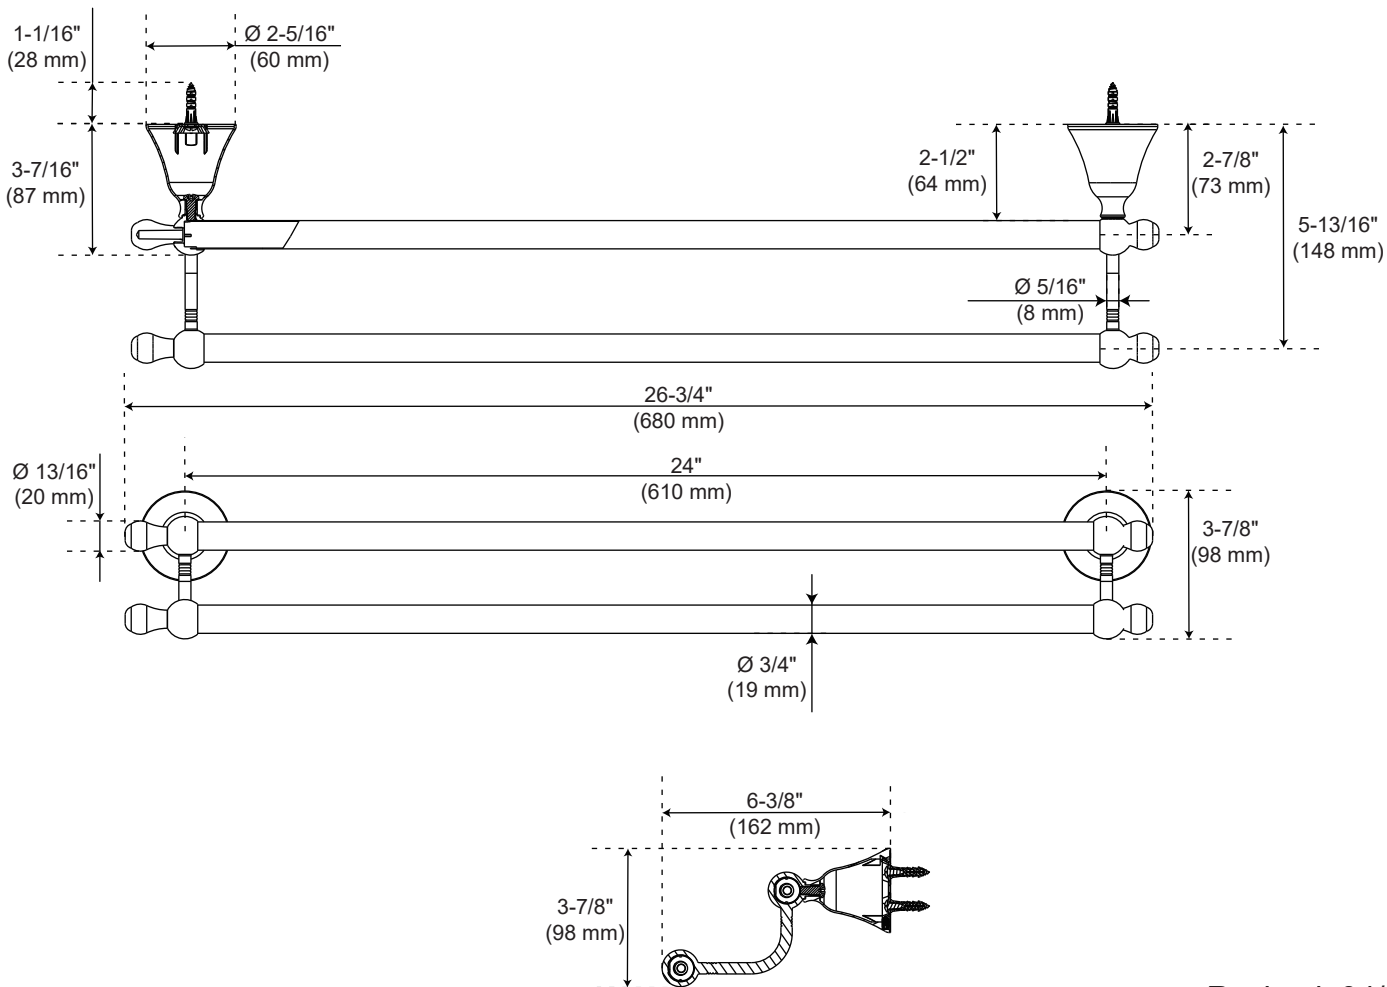

24" TRADITIONAL DOUBLE TOWEL BAR

Product Code: SH555046

Product Features

- Material: Metal
- Centers: 24"
- Includes all necessary hardware for easy installation

Revised: 04/22/26