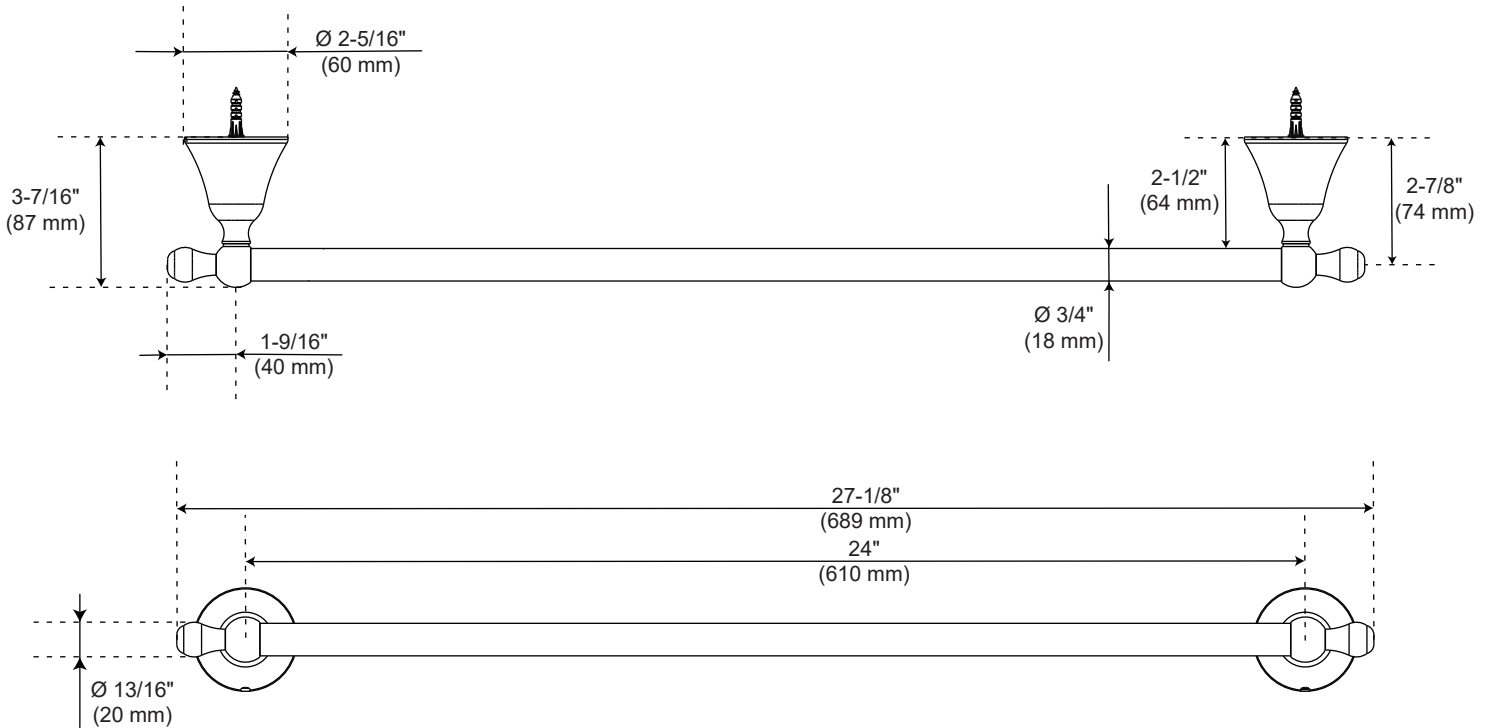

24" TRADITIONAL TOWEL BAR

Product Code: SH555047

Product Features

- Material: Metal
- Centers: 24"
- Includes all necessary hardware for easy installation

Revised: 04/22/26