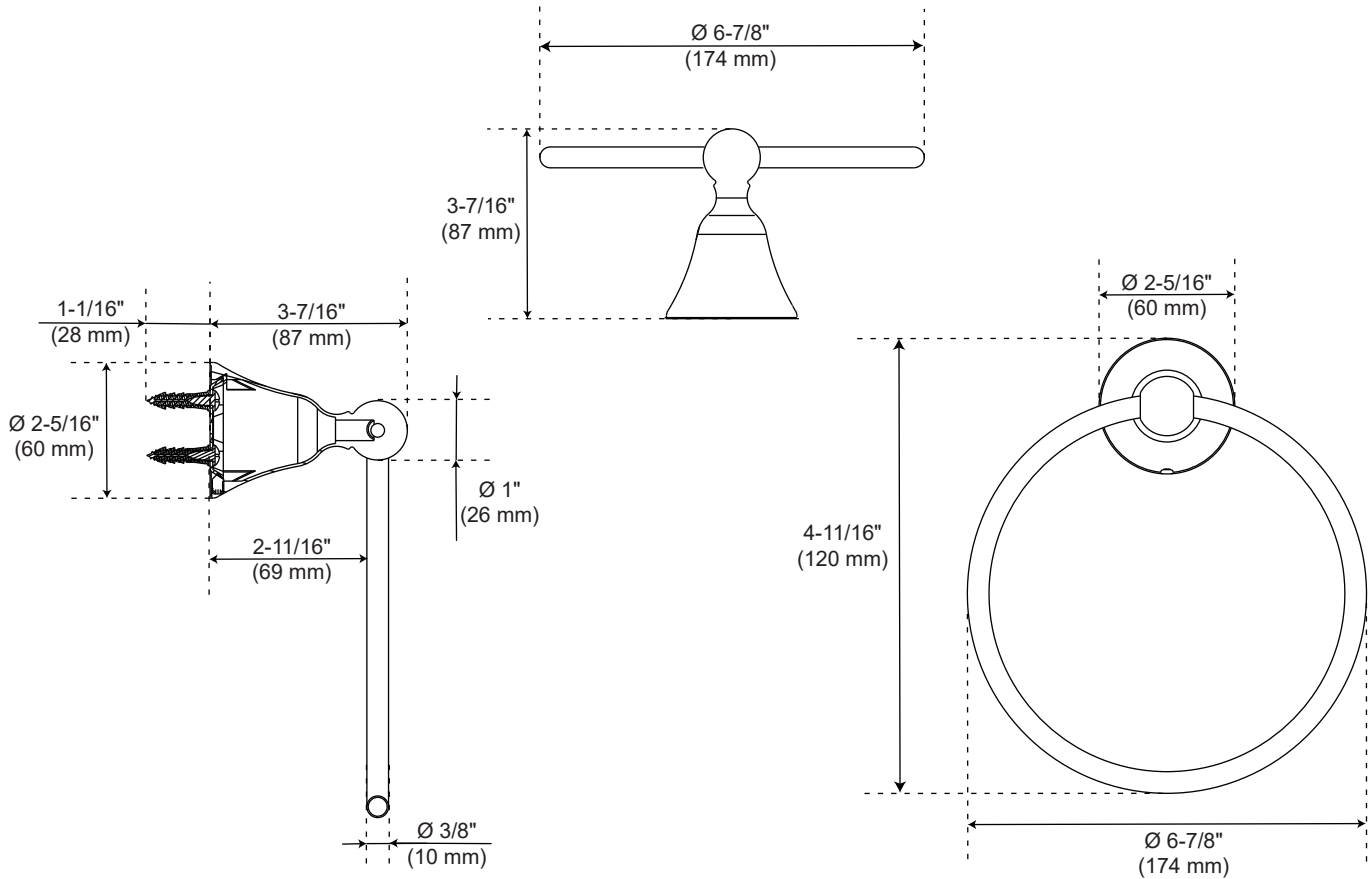

# TRADITIONAL TOWEL RING

Product Code: SH555048

## Product Features

- Material: Metal
- Includes all necessary hardware for easy installation

Revised: 04/22/26