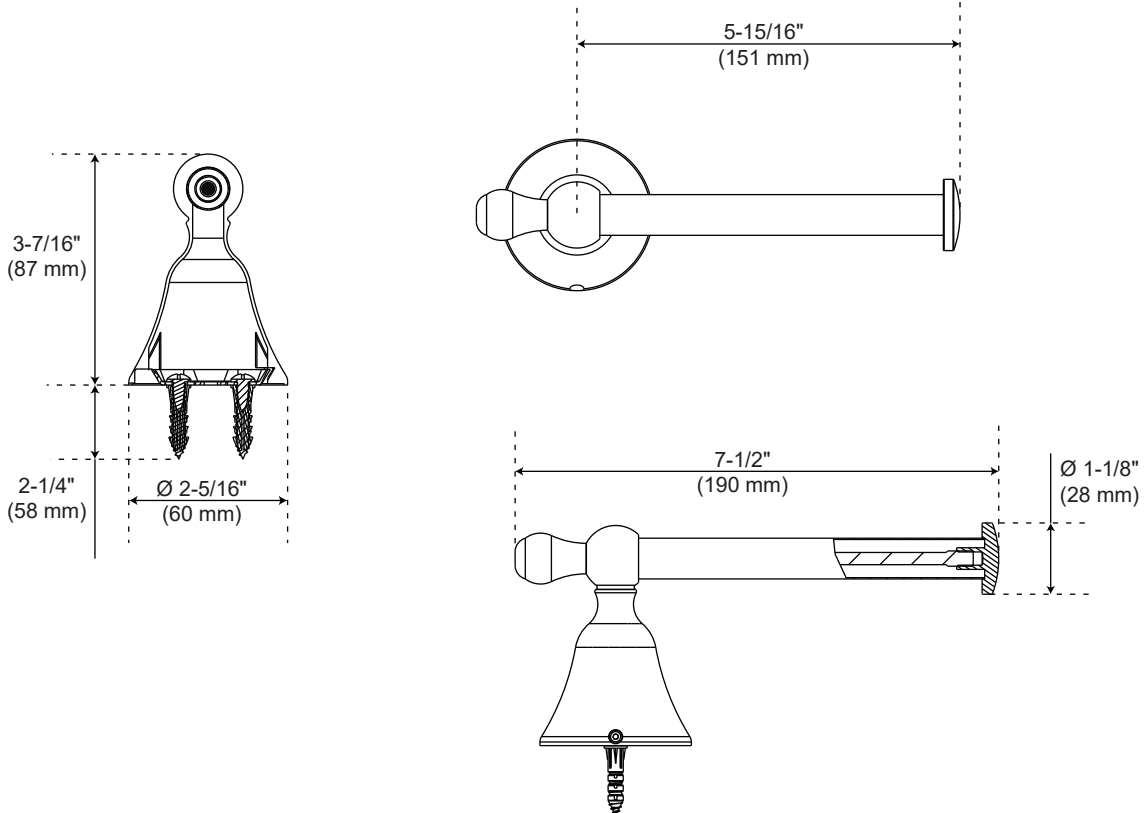

# TRADITIONAL TOILET PAPER HOLDER

Product Code: SH555050

## Product Features

- Material: Metal
- Includes all necessary hardware for easy installation

Revised: 04/22/26