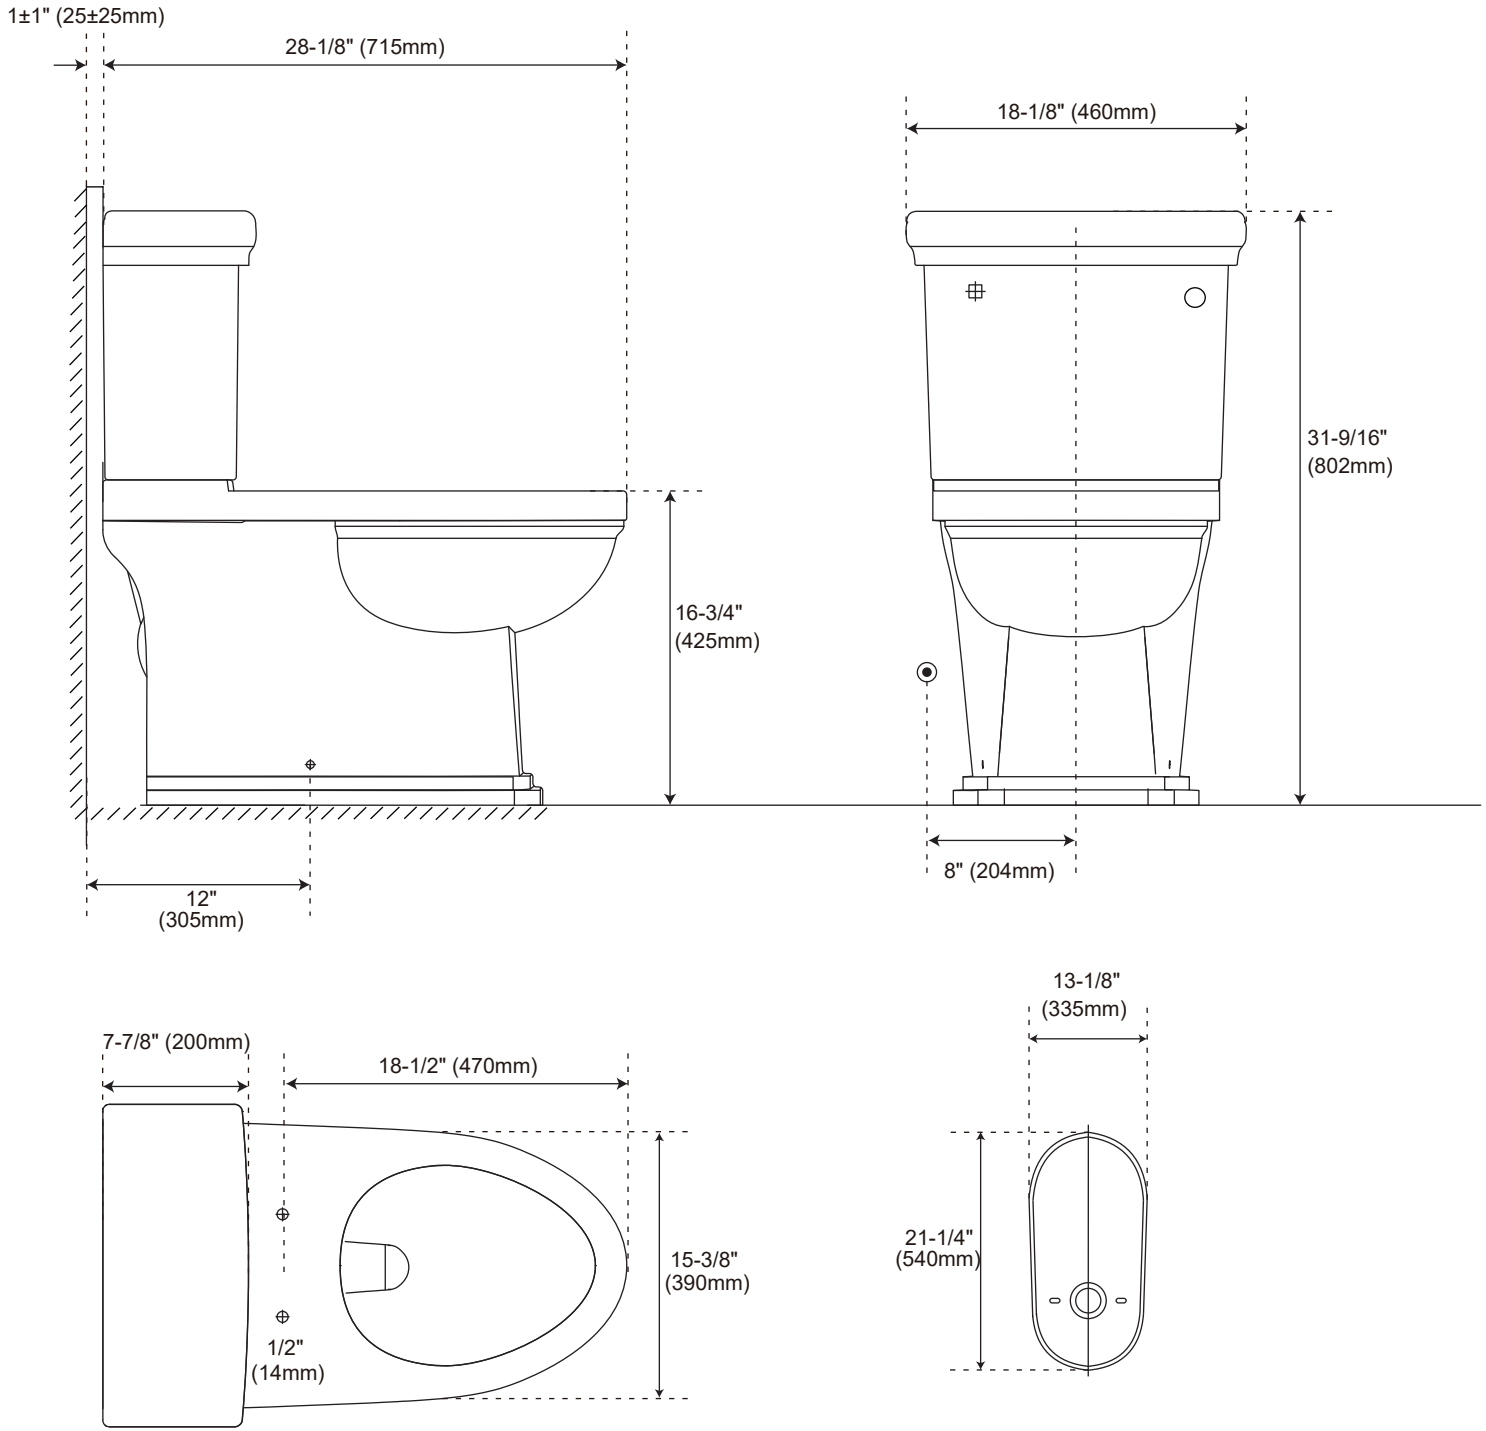

KEY WEST SKIRTED ELONGATED TWO-PIECE TOILET

Product Code: SHKW240SWH (bowl), SHKW200WH (tank)

Product Features

- SHKW200WH & SHKW240SWH make up SIG447402 combination
- Material: Vitreous China
- Finish: White
- Toilet Type: 2-piece
- Flush rate: 1.28 gpf
- Flush Type: Gravity fed, siphon jet flush
- Bowl shape: Elongated
- Skirted Bowl
- Rough-in: 12"
- Flush Valve: 3"
- Trapway: 2" Fully glazed
- Seat included: Slow-close seat included
- Sanitary bar on bowl for easy cleaning

Product Dimensions

- Bowl height: 16-3/4"
- Waterspot: 11" x 8"

Codes and Certifications

- IAPMO/cUPC
- EPA WaterSense Certified
- ASME A112.19.2 / CSA B45.1
- Massachusetts Accepted
- MaP Rated 1000g
- ADA Compliant

KEY WEST SKIRTED ELONGATED TWO-PIECE TOILET

Product Code: SHKW240SWH (bowl), SHKW200WH (tank)

All dimensions and specifications are nominal and may vary. Use actual products for accuracy