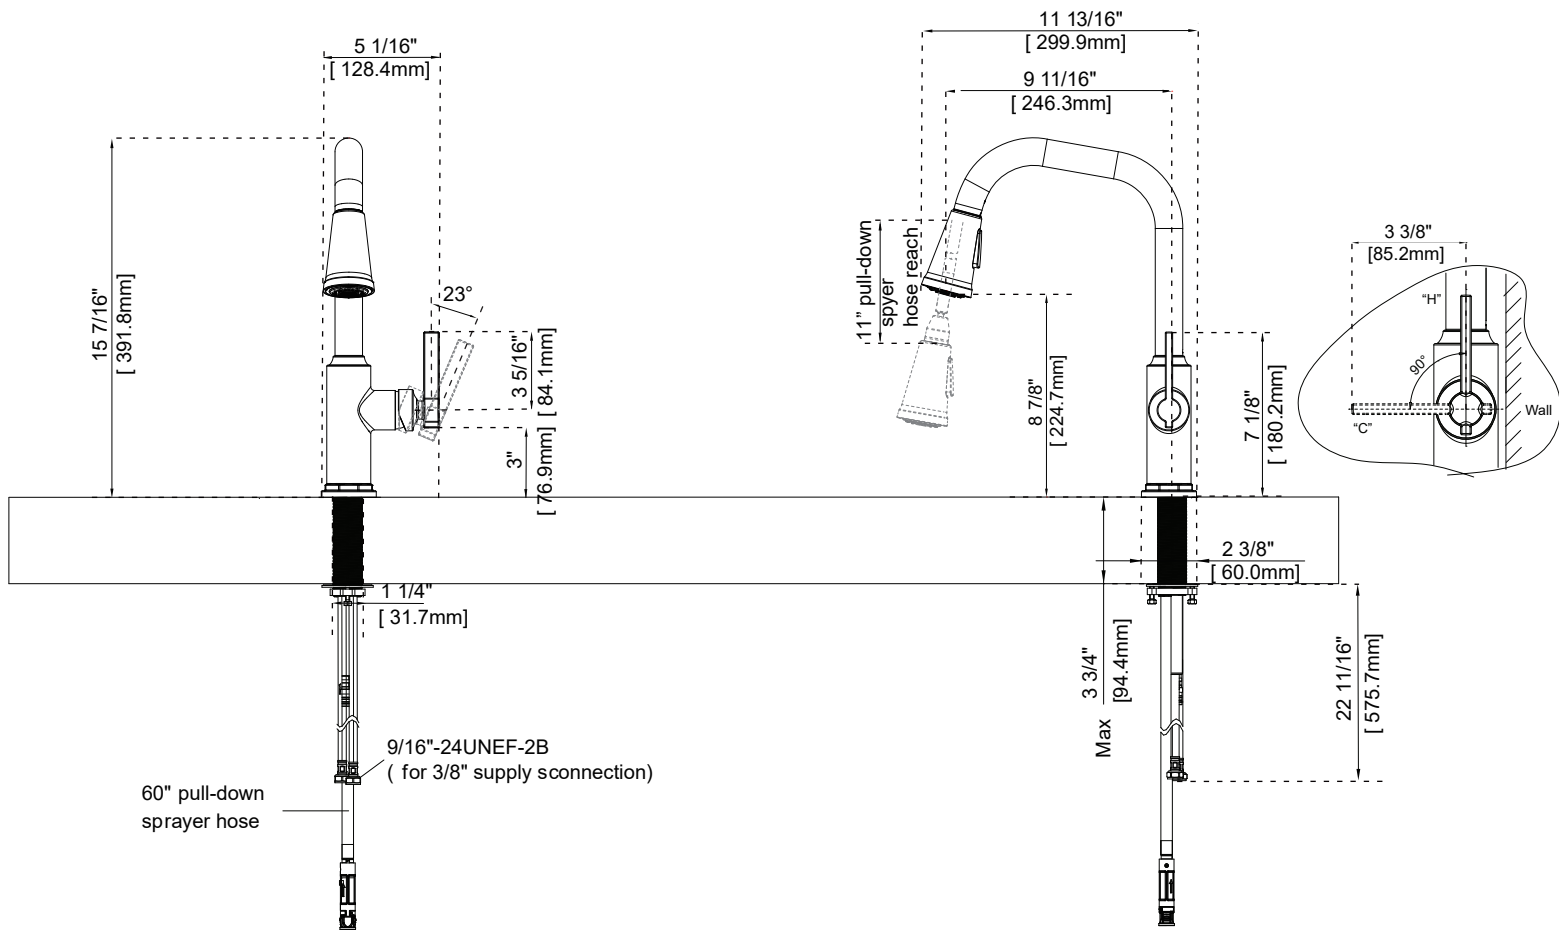

## Product Features

- Max. flow rate: 1.75 gpm (6.6 L/min) @ 60 psi
- Ceramic disc cartridge
- Metal handle
- Installation: 1 or 3-hole (optional deck plate included)
- Spray Type: Stream, Full, Pause
- Metal construction for strength and durability
- Swivel spout: Yes

## Product Dimensions

- Overall Height: 15-3/4"
- Spout Reach: 9-11/16"
- Connection type: 3/8" compression flexible connectors

# GREYFIELD SINGLE-HOLE KITCHEN FAUCET -ANGLED SPOUT

Product Code: SHXCGF108

All dimensions and specifications are nominal and may vary. Use actual products for accuracy

Revised: 11/20/25