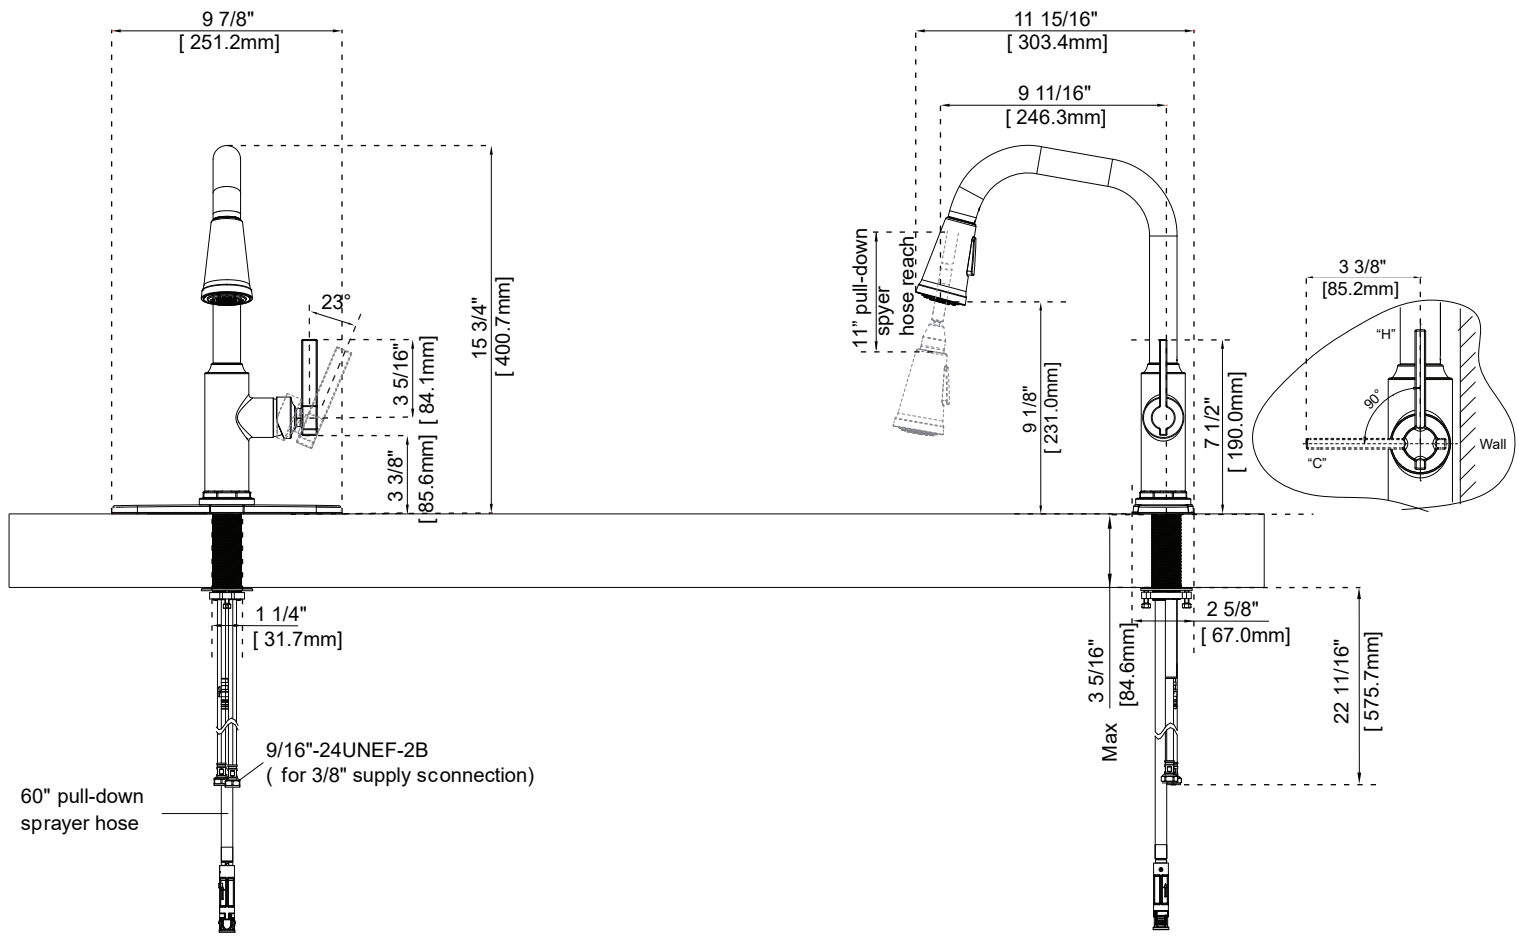

## Product Features

- Max. flow rate: 1.75 gpm (6.6 L/min) @ 60 psi
- Ceramic disc cartridge
- Metal handle
- Installation: 1 or 3-hole (optional deck plate included)
- Spray Type: Stream, Full, Pause
- Metal construction for strength and durability
- Swivel spout: Yes

## Product Dimensions

- Overall Height: 15-3/4"
- Spout Reach: 9-11/16"
- Connection type: 3/8" compression flexible connectors

# GREYFIELD SINGLE-HOLE KITCHEN FAUCET -ANGLED SPOUT

Product Code: SHXCGF108

All dimensions and specifications are nominal and may vary. Use actual products for accuracy

Revised: 11/20/25