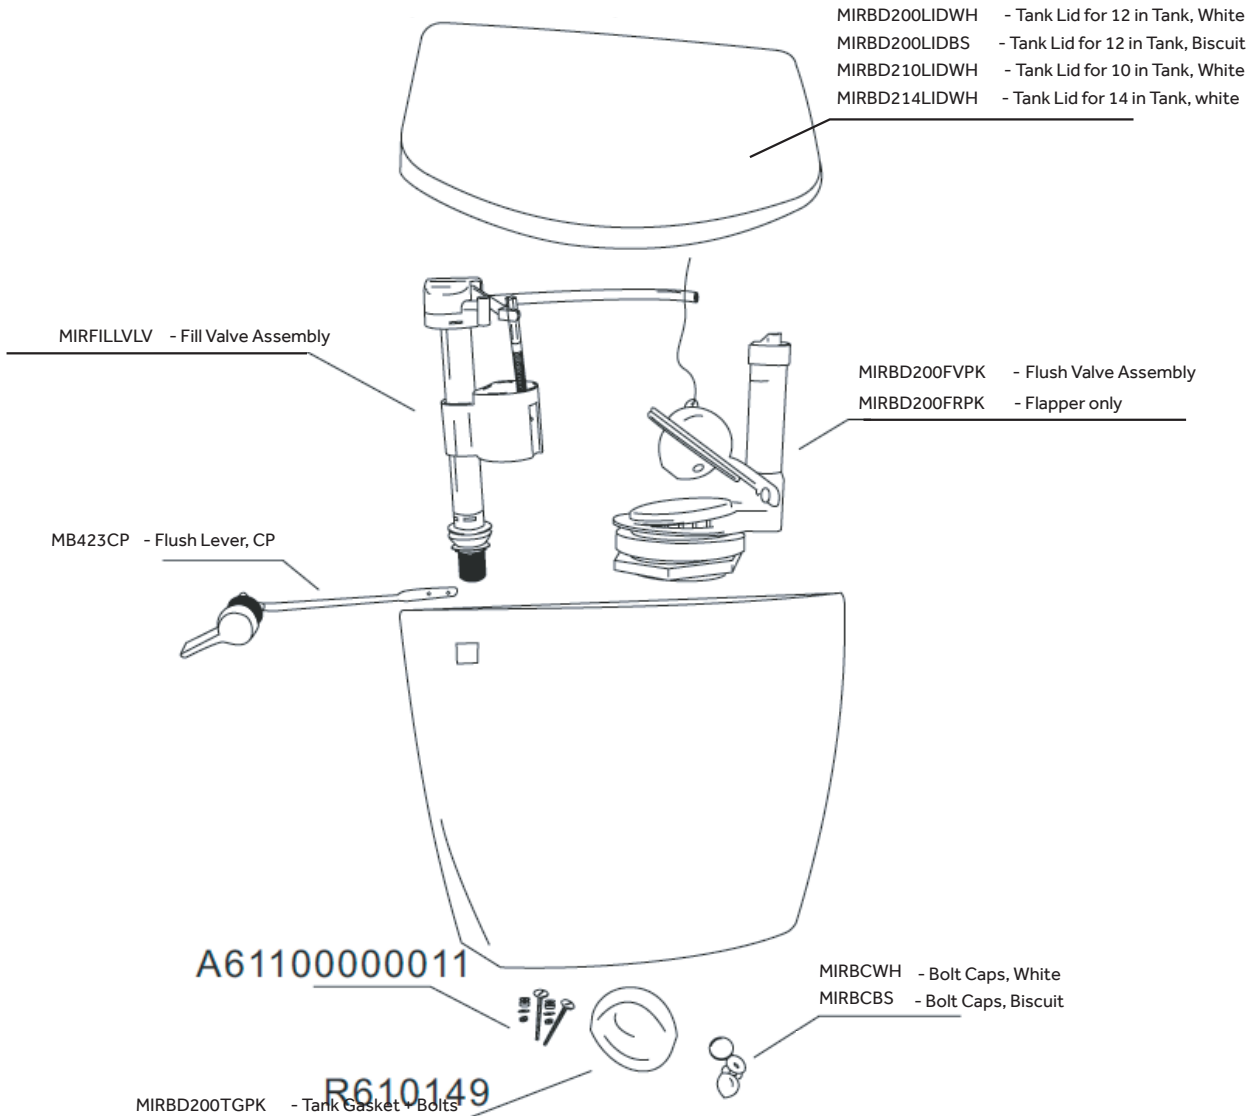

STANDARD TWO-PIECE TOILET

INODORO ESTÁNDAR DE DOS PIEZAS
TOILETTE DEUX PIÈCES STANDARD

SKU: 948422, 948430, 948435, 946604, 948437, 948425, 948426, 948429, 945956, 948427, 953742, 953744

SHBD200/SHBD200R/SHBD210/SHBD214/SHBD230 SHBD240/SHBD240EC/SHBD250/SHBD250EC/SHBD260 Bradenton

CODES: SHBD250, SHBD260, SHBD230
SHBD210, SHBD240, SHBD214, SHBD240EC
SHBD200, SHBD200R, SHBD250EC