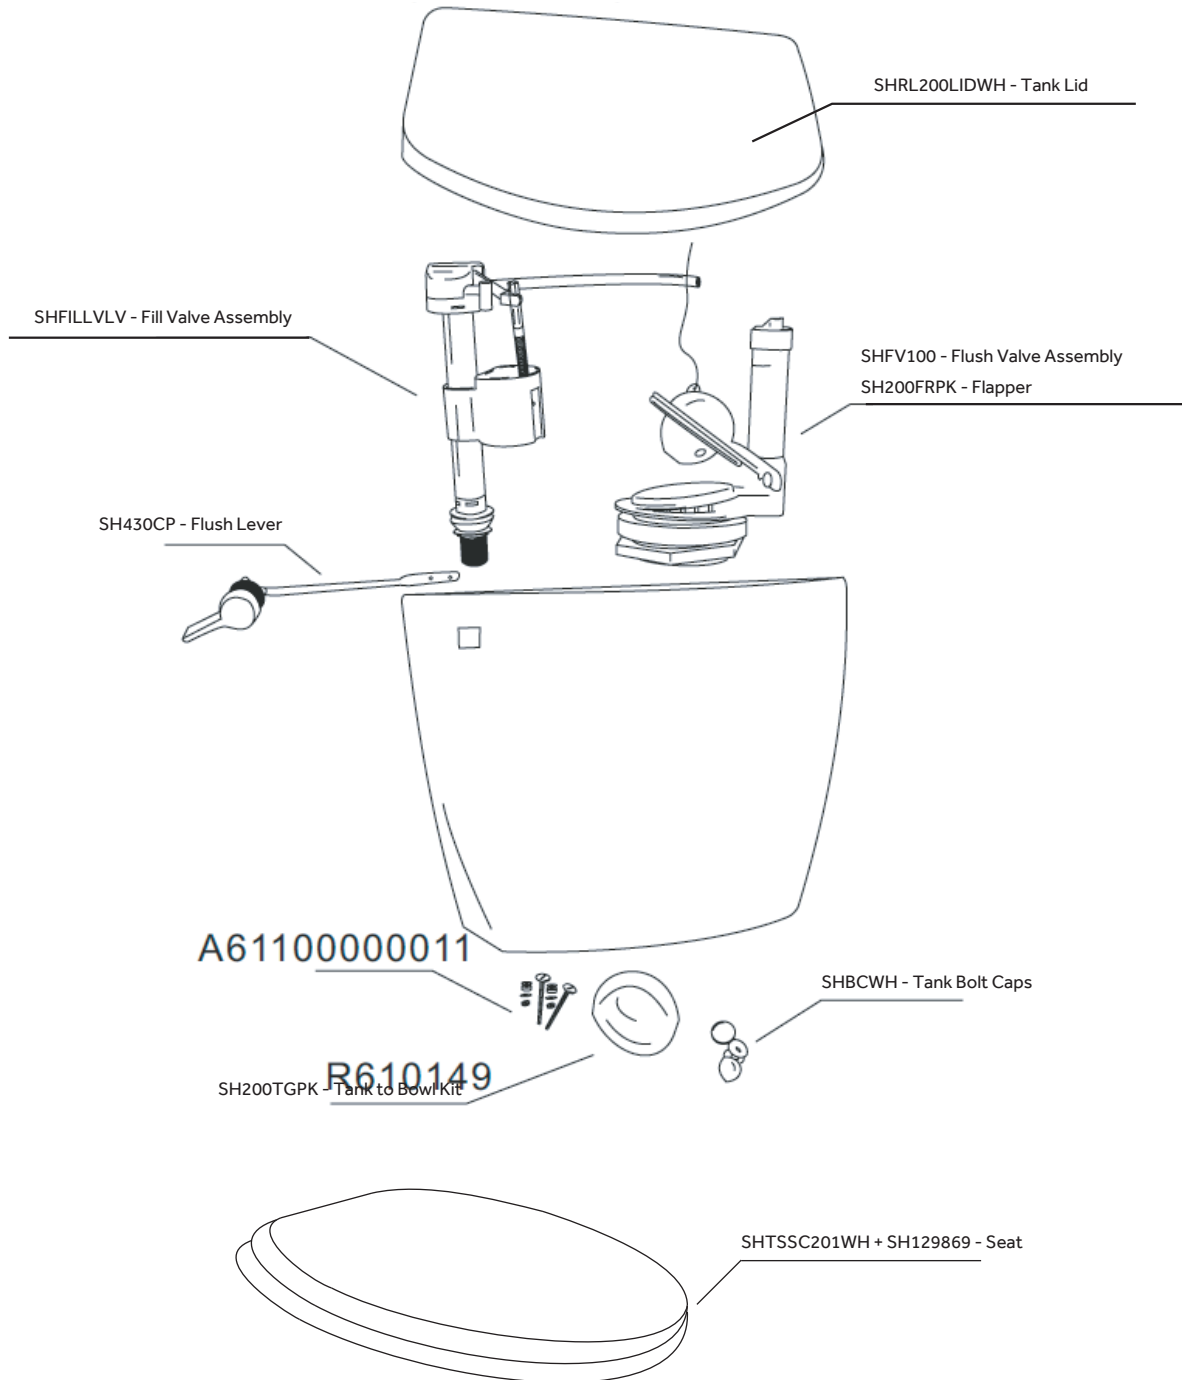

SHPR200/SHPR240

Provincetown

CODES: SHPR240, SHPR200

STANDARD TWO-PIECE TOILET

INODORO ESTÁNDAR DE DOS PIEZAS

TOILETTE DEUX PIÈCES STANDARD

SKU: 948422, 948430, 948435, 946604, 948437, 948425, 948426, 948429, 945956, 948427, 953742, 953744

SHBR200A/SHBR240A

Boca Raton

CODES: SHBR240A, SHBR200A

STANDARD TWO-PIECE TOILET

INODORO ESTÁNDAR DE DOS PIEZAS
TOILETTE DEUX PIÈCES STANDARD

SKU: 948422, 948430, 948435, 946604, 948437, 948425, 948426, 948429, 945956, 948427, 953742, 953744

SHBD200/SHBD200R/SHBD210/SHBD214/SHBD230 SHBD240/SHBD240EC/SHBD250/SHBD250EC/SHBD260 Bradenton

CODES: SHBD250, SHBD260, SHBD230
SHBD210, SHBD240, SHBD214, SHBD240EC
SHBD200, SHBD200R, SHBD250EC

STANDARD TWO-PIECE TOILET

INODORO ESTÁNDAR DE DOS PIEZAS
TOILETTE DEUX PIÈCES STANDARD

SKU: 948422, 948430, 948435, 946604, 948437, 948425, 948426, 948429, 945956, 948427, 953742, 953744

SHRL240/SHRL200

Rilla

CODES: SHRL240, SHRL200