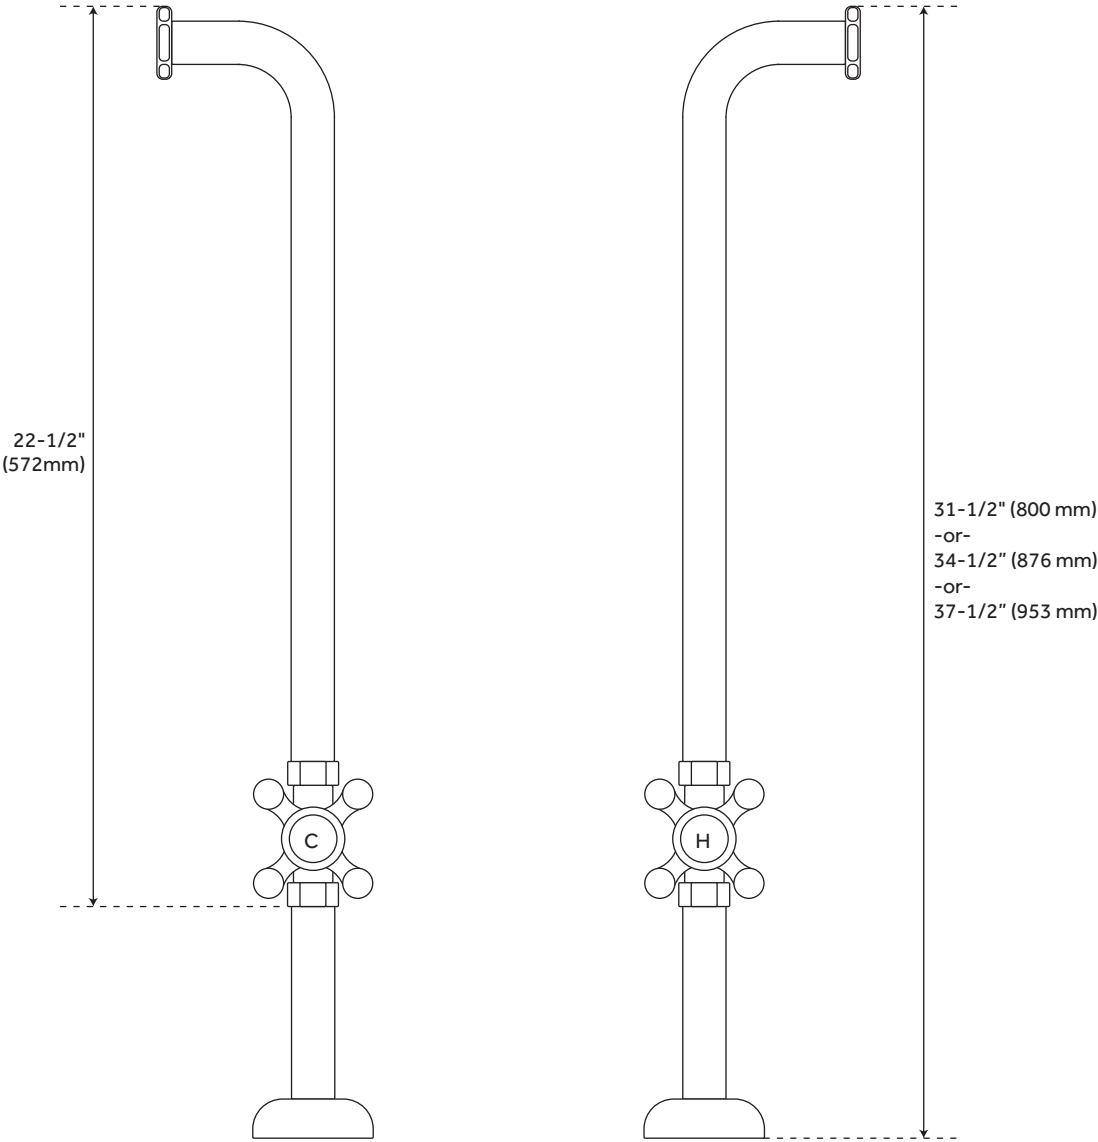

HEAVY-DUTY FREESTANDING TUB SUPPLIES WITH SHUTOFF VALVES

SKU: 904210

Code: SH194506, SH194527, SH194528, SH194535, SH194537, SH194538, SH194543, SH194545, SH194547, SH194549, SH194550, SH194551

FEATURES

REVISED 3/17/2023

HEAVY-DUTY FREESTANDING TUB SUPPLIES WITH SHUTOFF VALVES

SKU: 904210

Code: SH194506, SH194527, SH194528, SH194535, SH194537, SH194538, SH194543, SH194545, SH194547, SH194549, SH194550, SH194551

ADDITIONAL FEATURES

- 31-1/2", 34-1/2", and 37-1/2" H.
- 4" of total height is under floor.
- Completely freestanding; requires no supports except under floor.
- Heavy duty, 3/4" ID / 1" OD brass pipe.
- Four-ball, quarter turn cross handle shutoff valves with porcelain buttons.
- Designed for use with wall-mount faucets. Please note that centers will vary depending on which faucet is used with the supplies.

REVISED 3/17/2023

HEAVY-DUTY FREESTANDING TUB SUPPLIES WITH SHUTOFF VALVES

SKU: 904210

All dimensions and specifications are nominal and may vary. Use actual products for accuracy in critical situations.