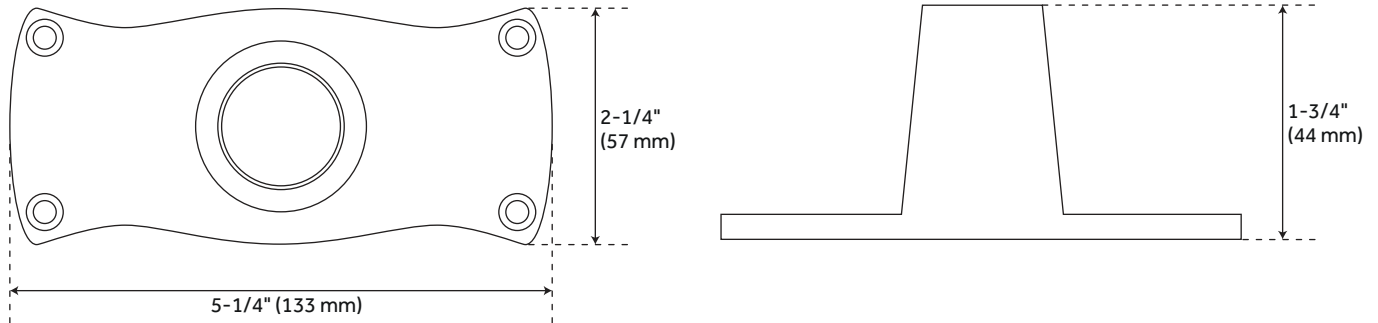

GOOSENECK SHOWER CONVERSION KIT - HAND SHOWER - 60" X 27" D STYLE SHOWER RING

SKU: 953100

All dimensions and specifications are nominal and may vary. Use actual products for accuracy in critical situations.