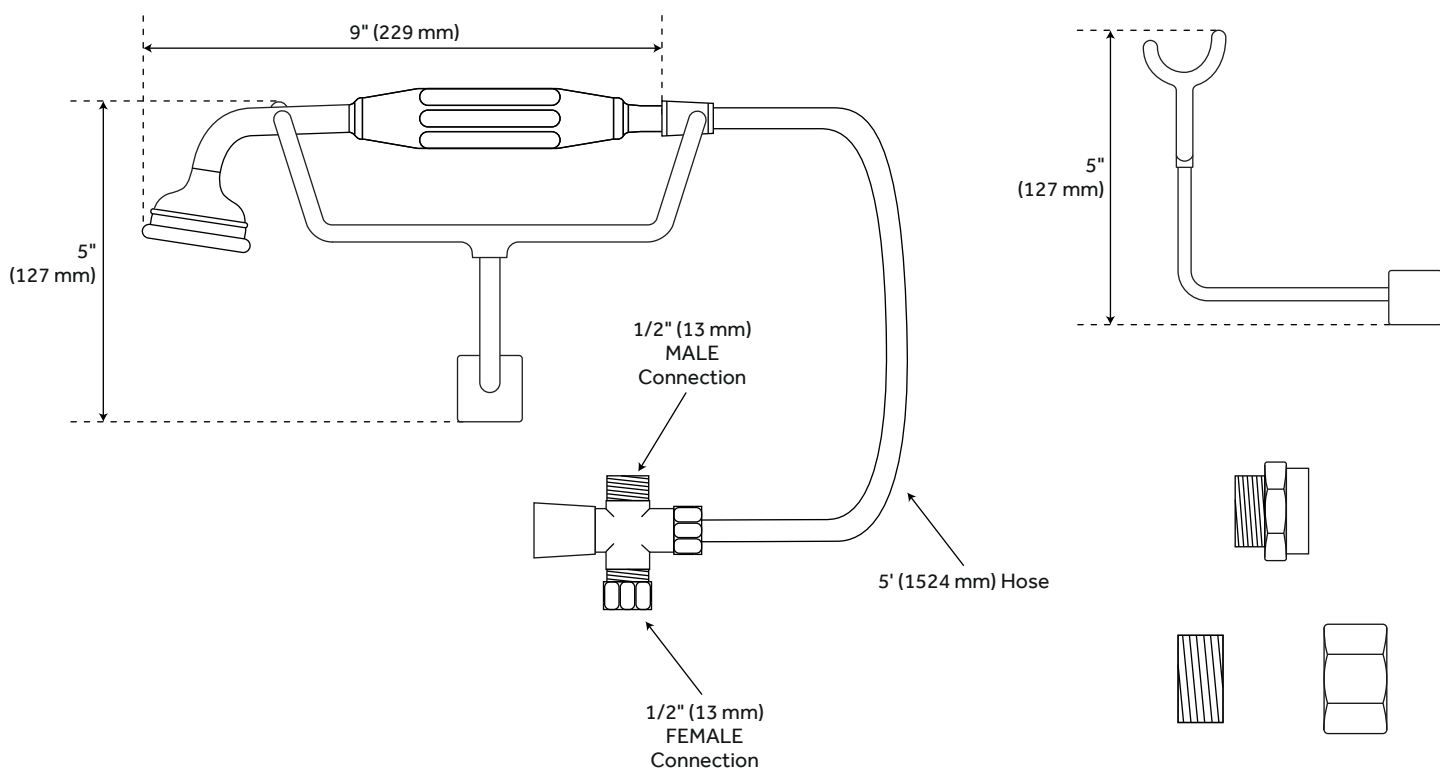

HAND-HELD SHOWER CONVERSION KIT

SKU: 953100

All dimensions and specifications are nominal and may vary. Use actual products for accuracy in critical situations.