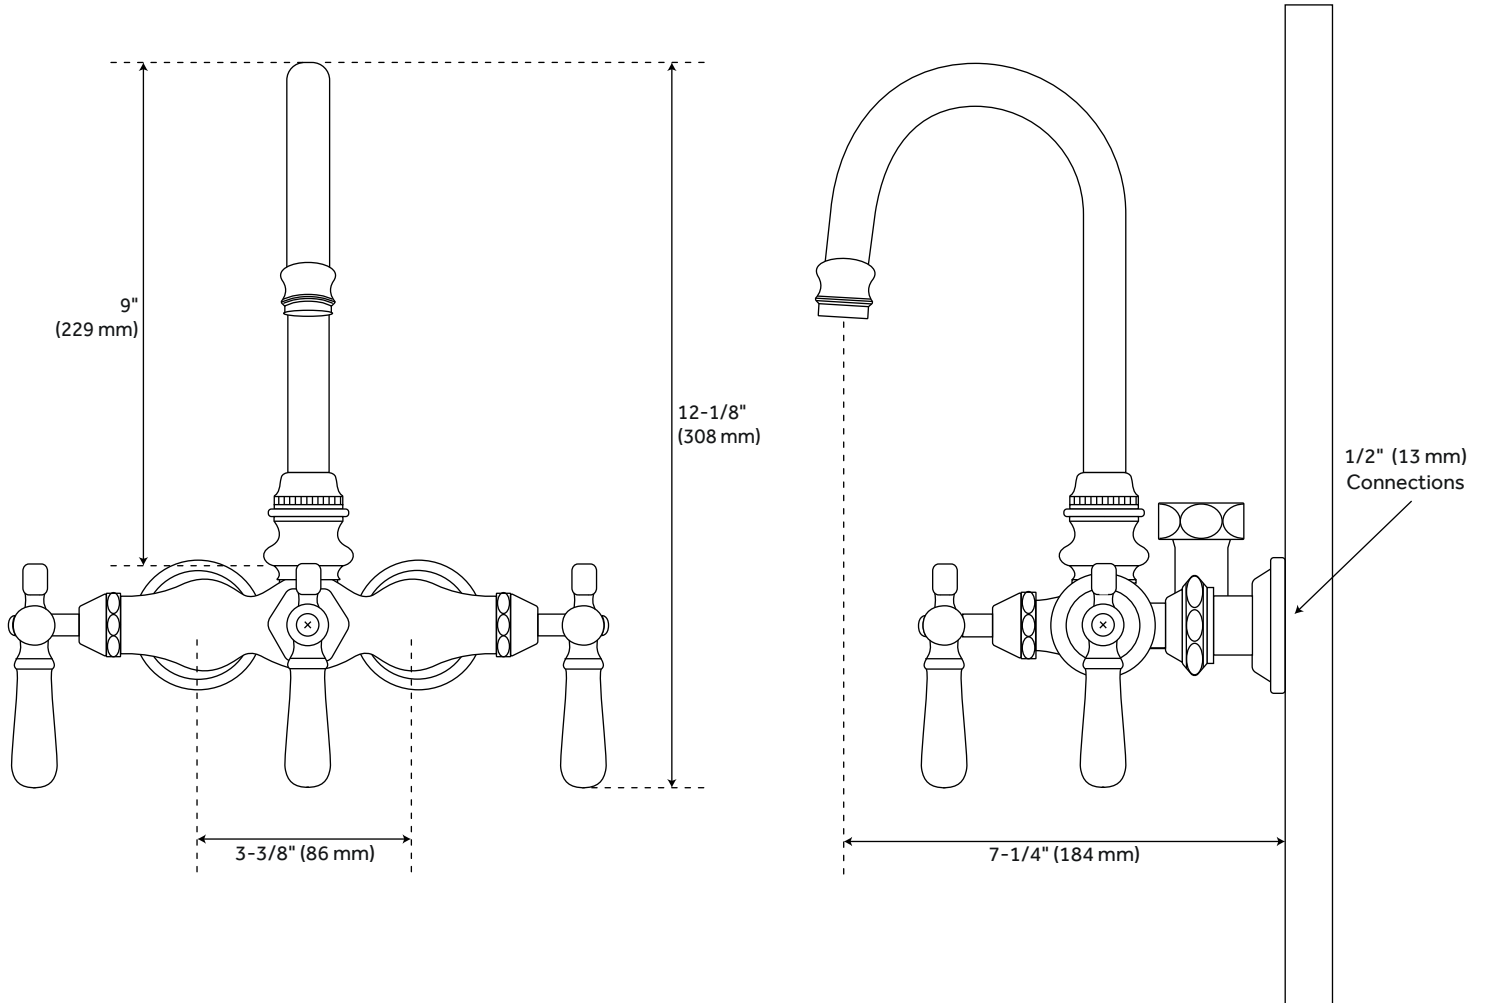

NPT Connection: 1/2"

Number of Shower Heads: 1

Shower Head Diameter: 4-7/8"

Shower Head Material: Brass

Shower Head Spray: Single Function

Shower Arm Included: Yes

Shower Arm Extension: 9-1/2"

Shower Head IPS: 1/2"

ADDITIONAL FEATURES

- "Hot", "Cold" and "Shower" diverter handles are ceramic with black lettering.
- Shower ring features 1" OD heavy gauge brass tubing, two heavy duty jumbo wall flanges and one 36" ceiling support.
- Ceiling support can be cut to length.
- Two piece shower riser is 3/8" brass pipe size: 77" total height with 9-1/2" projection.
- Riser may be cut to needed height.
- Recommended for use with any tub with a non-sloped, drain-end wall. Not recommended for use with the Celine, Miya, and Barrett tubs.

REVISED 3/31/2023

GOOSENECK SHOWER CONVERSION KIT - HAND SHOWER - 60" X 27" D STYLE SHOWER RING

SKU: 953100

All dimensions and specifications are nominal and may vary. Use actual products for accuracy in critical situations.

HAND-HELD SHOWER CONVERSION KIT

SKU: 953100

All dimensions and specifications are nominal and may vary. Use actual products for accuracy in critical situations.

GOOSENECK LEG TUB DIVERTER VALVE

SKU: 953100