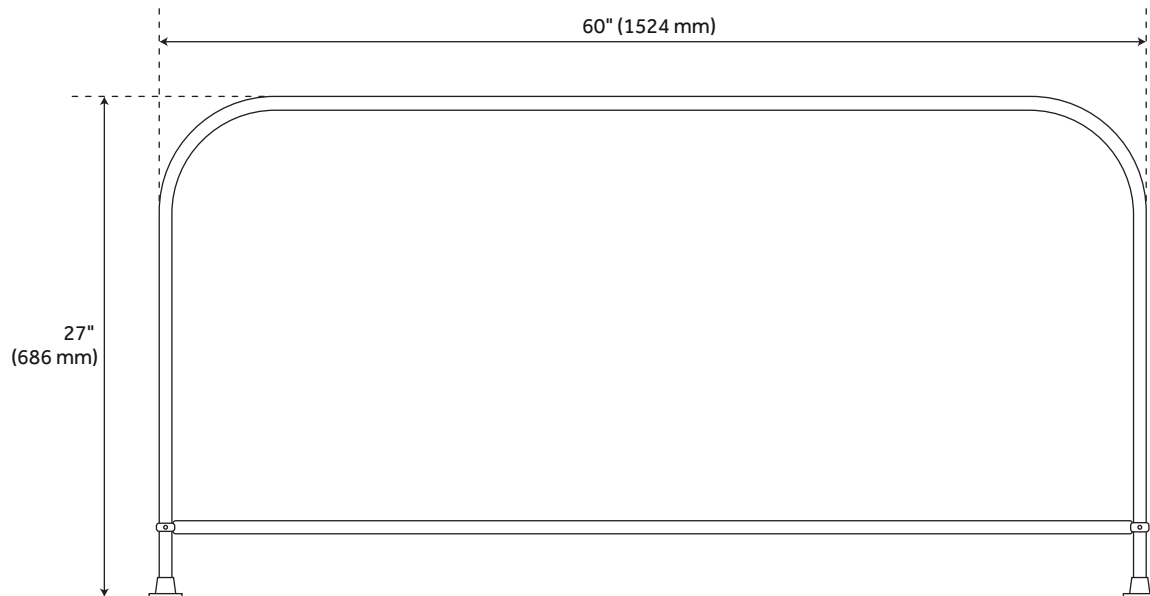

GOOSENECK SHOWER CONVERSION KIT - HAND SHOWER - 60" X 27" D STYLE SHOWER RING

SKU: 953100

All dimensions and specifications are nominal and may vary. Use actual products for accuracy in critical situations.