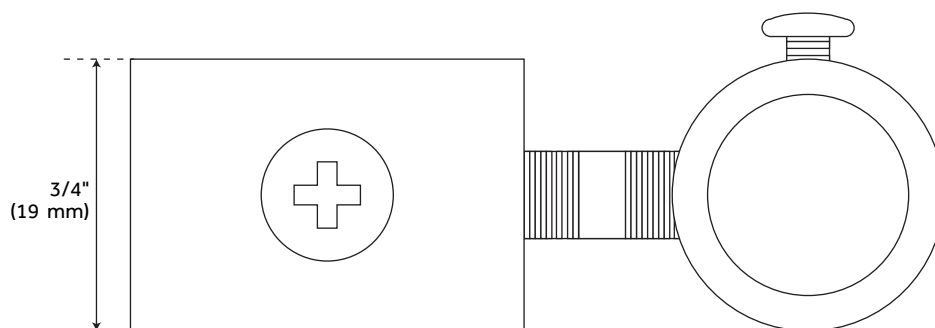

NPT Connection: 1/2"

Number of Shower Heads: 1

Shower Head Diameter: 4-7/8"

Shower Head Material: Brass

Shower Head Spray: Single Function

Shower Arm Included: Yes

Shower Arm Extension: 9-1/2"

Shower Head IPS: 1/2"

ADDITIONAL FEATURES

- "Hot", "Cold" and "Shower" diverter handles are ceramic with black lettering.
- Shower ring features 1" OD heavy gauge brass tubing, two heavy duty jumbo wall flanges and one 36" ceiling support.
- Ceiling support can be cut to length.
- Two piece shower riser is 3/8" brass pipe size: 77" total height with 9-1/2" projection.
- Riser may be cut to needed height.
- Recommended for use with any tub with a non-sloped, drain-end wall. Not recommended for use with the Celine, Miya, and Barrett tubs.

All dimensions and specifications are nominal and may vary. Use actual products for accuracy in critical situations.

SHOWER HEAD

SKU: 953100

All dimensions and specifications are nominal and may vary. Use actual products for accuracy in critical situations.

SHOWER RISER PIPE

SKU: 953100

All dimensions and specifications are nominal and may vary. Use actual products for accuracy in critical situations.

ADJUSTABLE DOUBLE RINGLET RISER HOLDER

SKU: 953100

All dimensions and specifications are nominal and may vary. Use actual products for accuracy in critical situations.