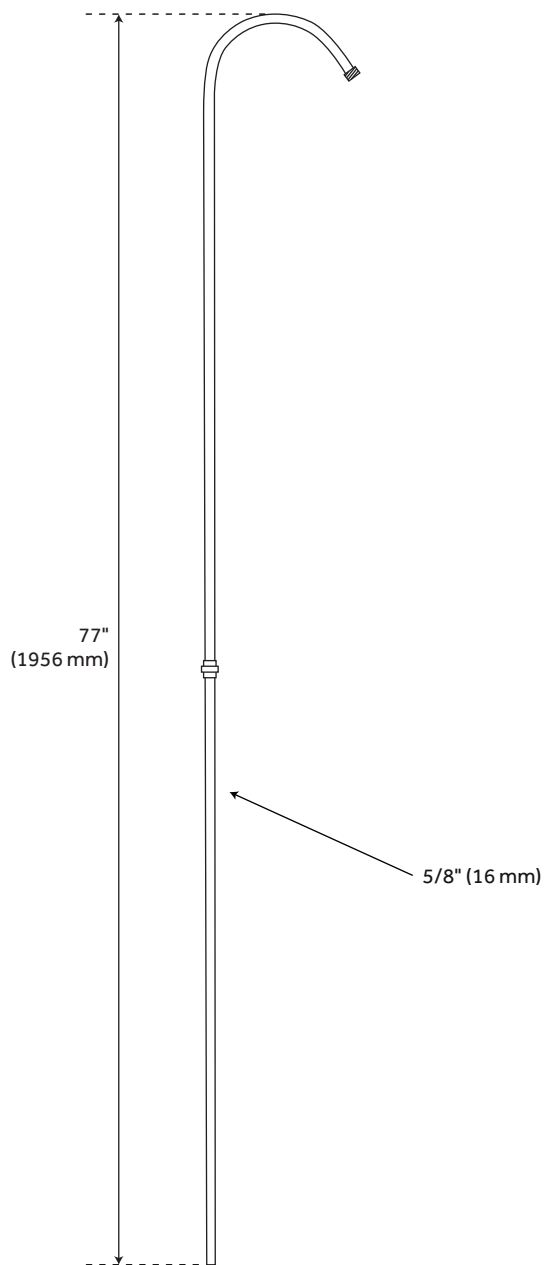

SHOWER RISER PIPE

SKU: 953100

All dimensions and specifications are nominal and may vary. Use actual products for accuracy in critical situations.