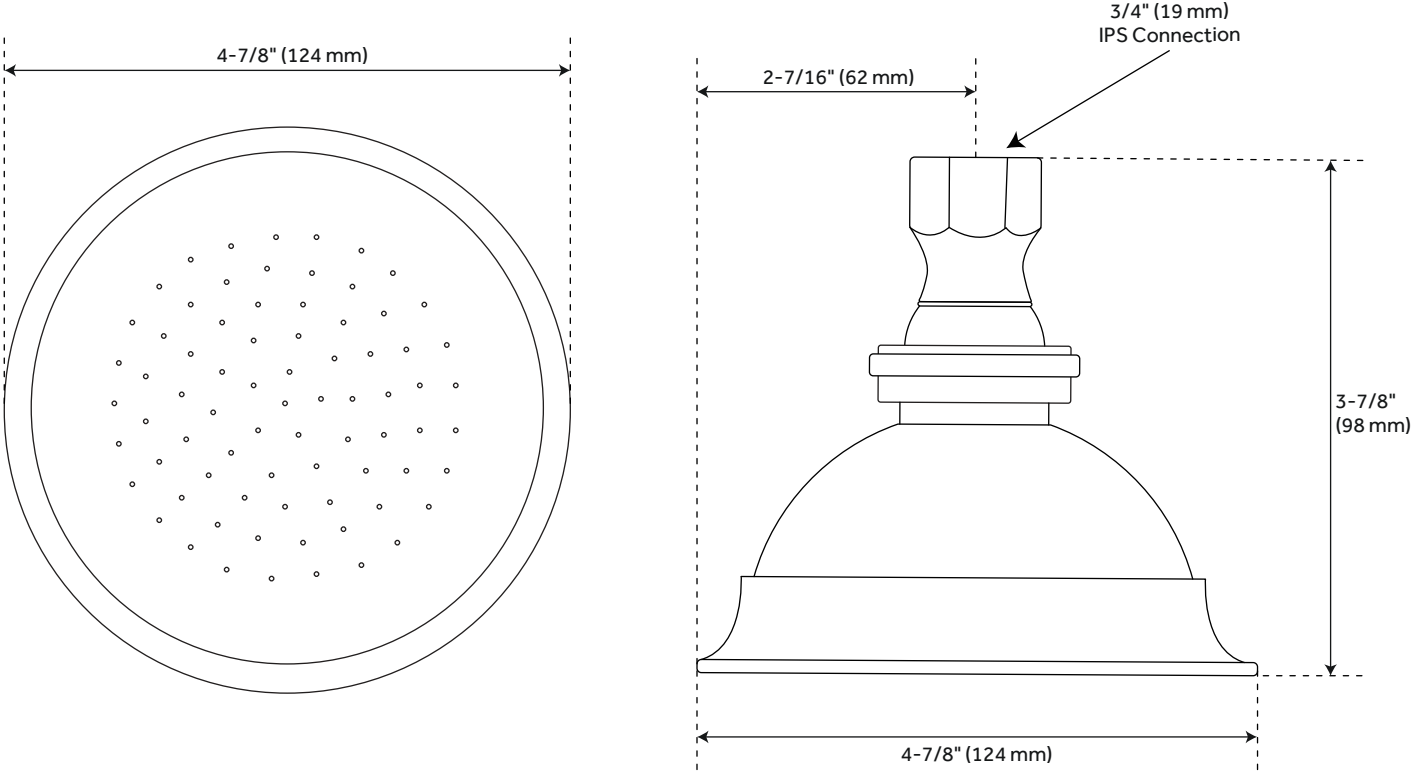

SHOWER HEAD

SKU: 953100

All dimensions and specifications are nominal and may vary. Use actual products for accuracy in critical situations.