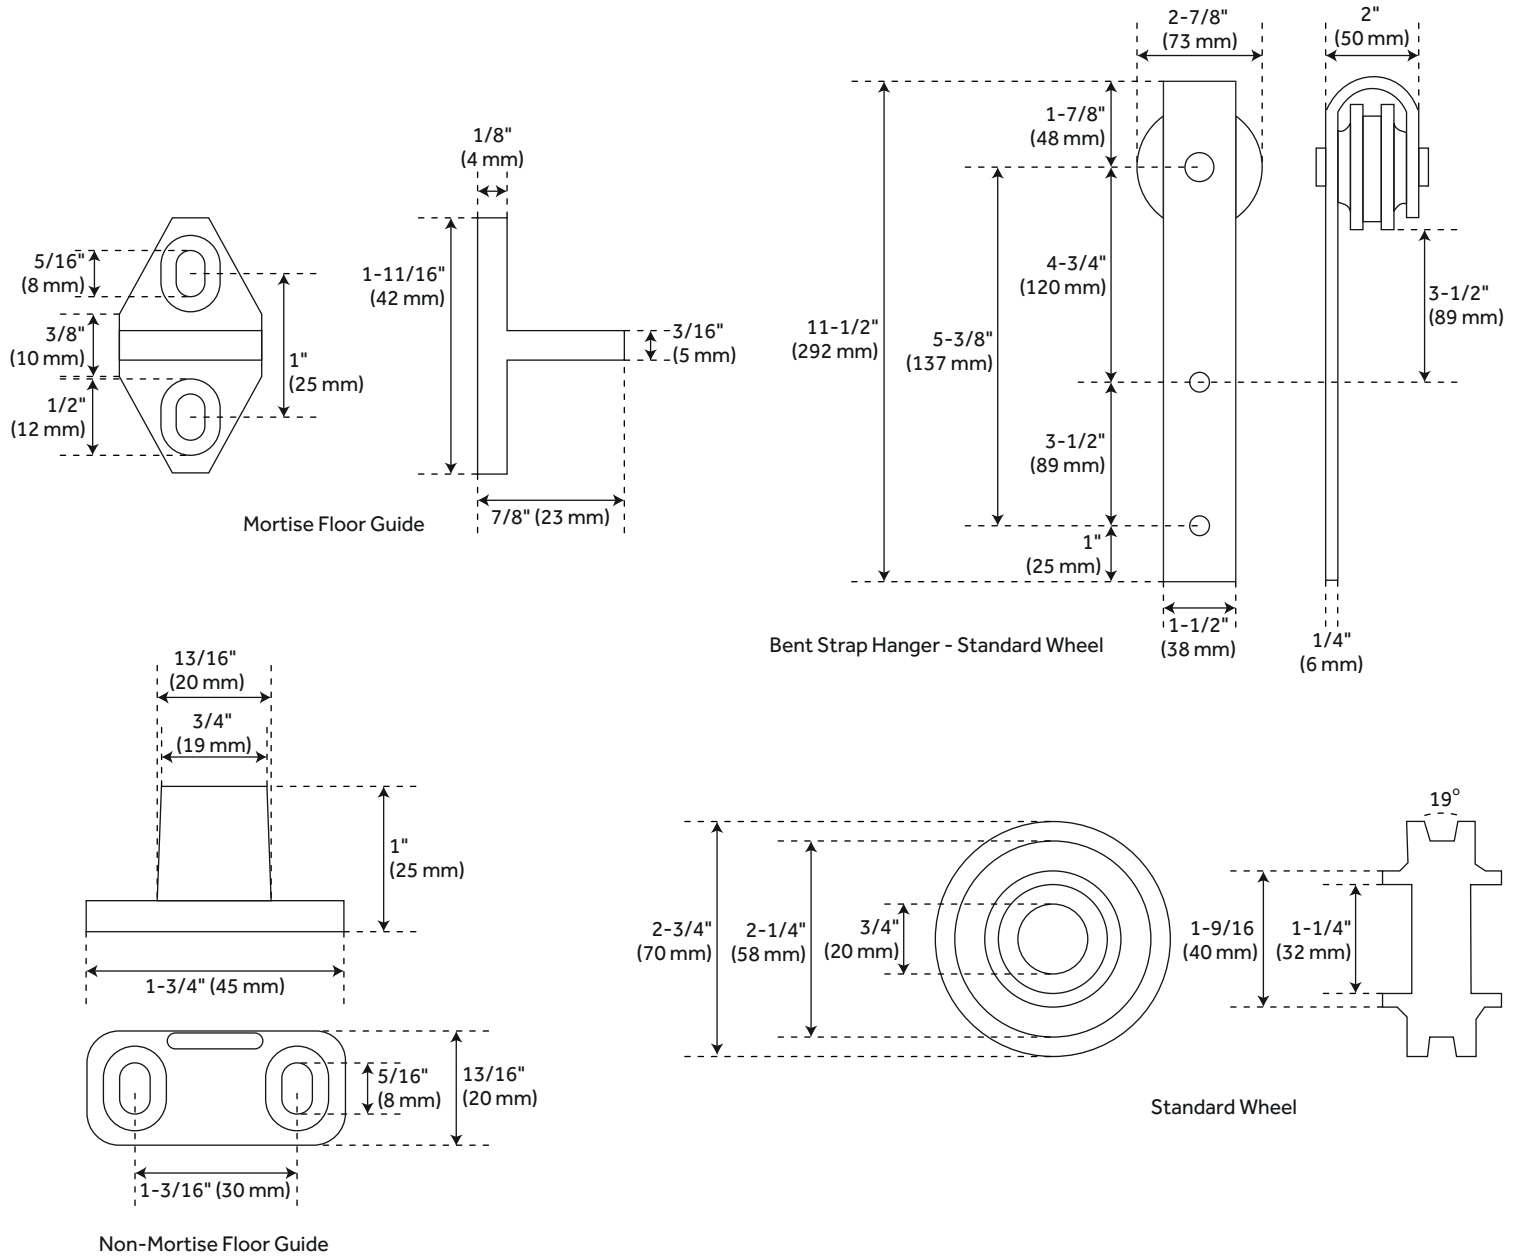

HAL BARN DOOR - SECOND DOOR KIT - BENT STRAP

SKU: 950666-S

FEATURES

Design: Modern
Material: Steel
Mounting Hardware Included: Yes
Mounting Hardware Concealed: No
Mounts From: Front

CODES/STANDARDS

Code: HBD5000DR2
REVISED 4/19/2022

HAL BARN DOOR - SECOND DOOR KIT - BENT STRAP

SKU: 950666-S
HBD5000DR2

All dimensions and specifications are nominal and may vary. Use actual products for accuracy in critical situations.

HAL BARN DOOR - SECOND DOOR KIT - BENT STRAP

SKU: 950666-S

HBD5000DR2

All dimensions and specifications are nominal and may vary. Use actual products for accuracy in critical situations.