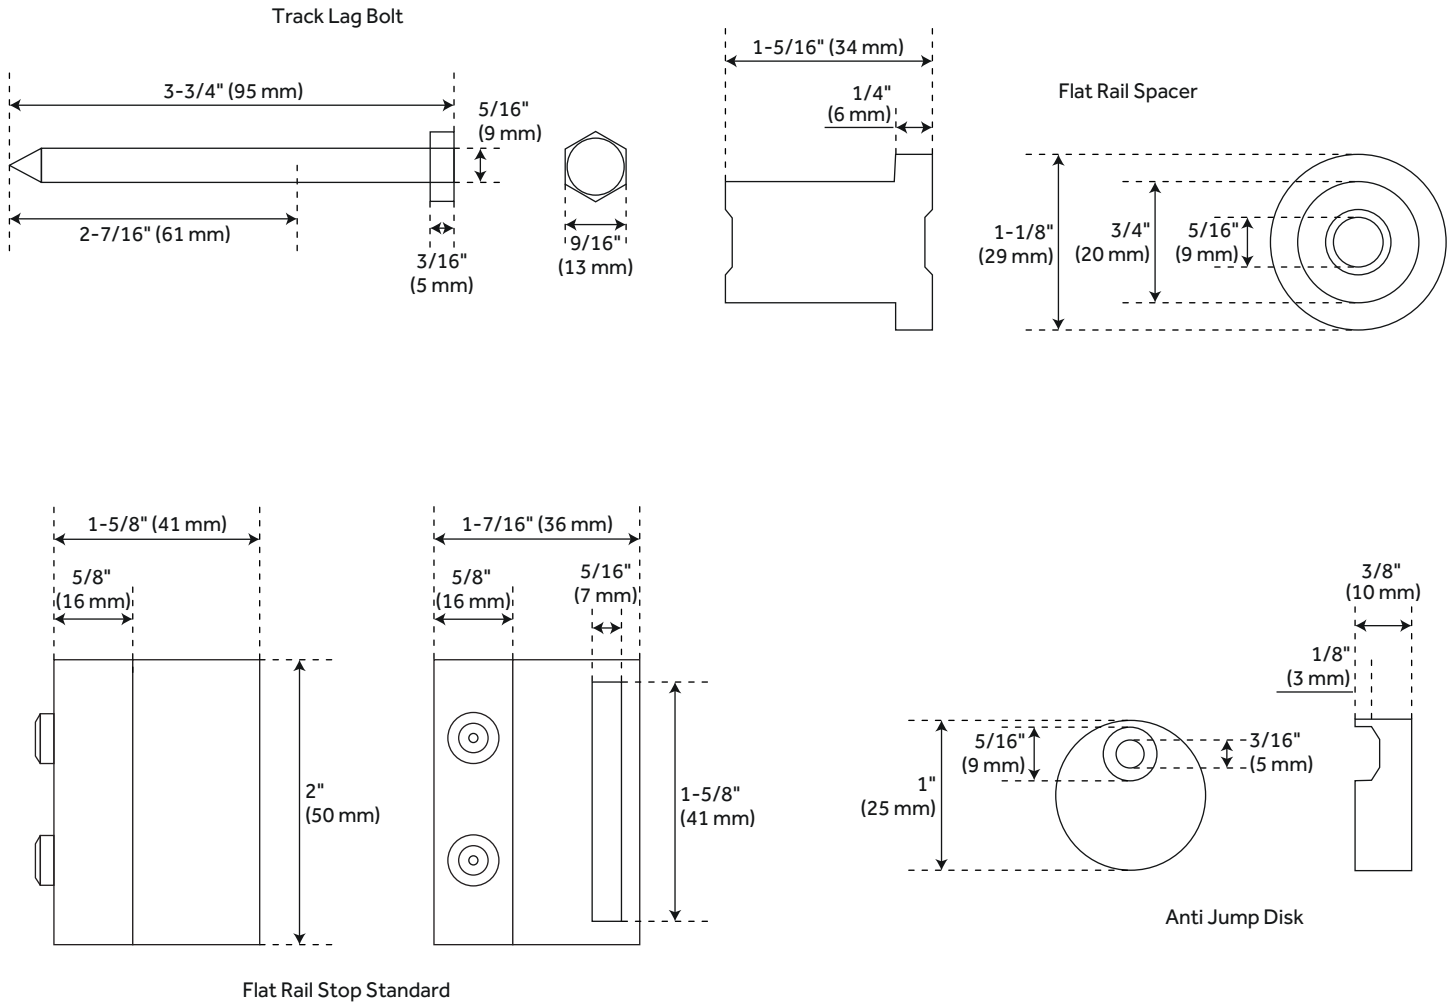

HAL BARN DOOR - SECOND DOOR KIT - BENT STRAP

SKU: 950666-S

FEATURES

Design: Modern
Material: Steel
Mounting Hardware Included: Yes
Mounting Hardware Concealed: No
Mounts From: Front

CODES/STANDARDS

Code: HBD5000DR2
REVISED 4/19/2022

HAL BARN DOOR - SECOND DOOR KIT - BENT STRAP

SKU: 950666-S
HBD5000DR2

All dimensions and specifications are nominal and may vary. Use actual products for accuracy in critical situations.

HAL BARN DOOR - SECOND DOOR KIT - BENT STRAP

SKU: 950666-S

HBD5000DR2

All dimensions and specifications are nominal and may vary. Use actual products for accuracy in critical situations.